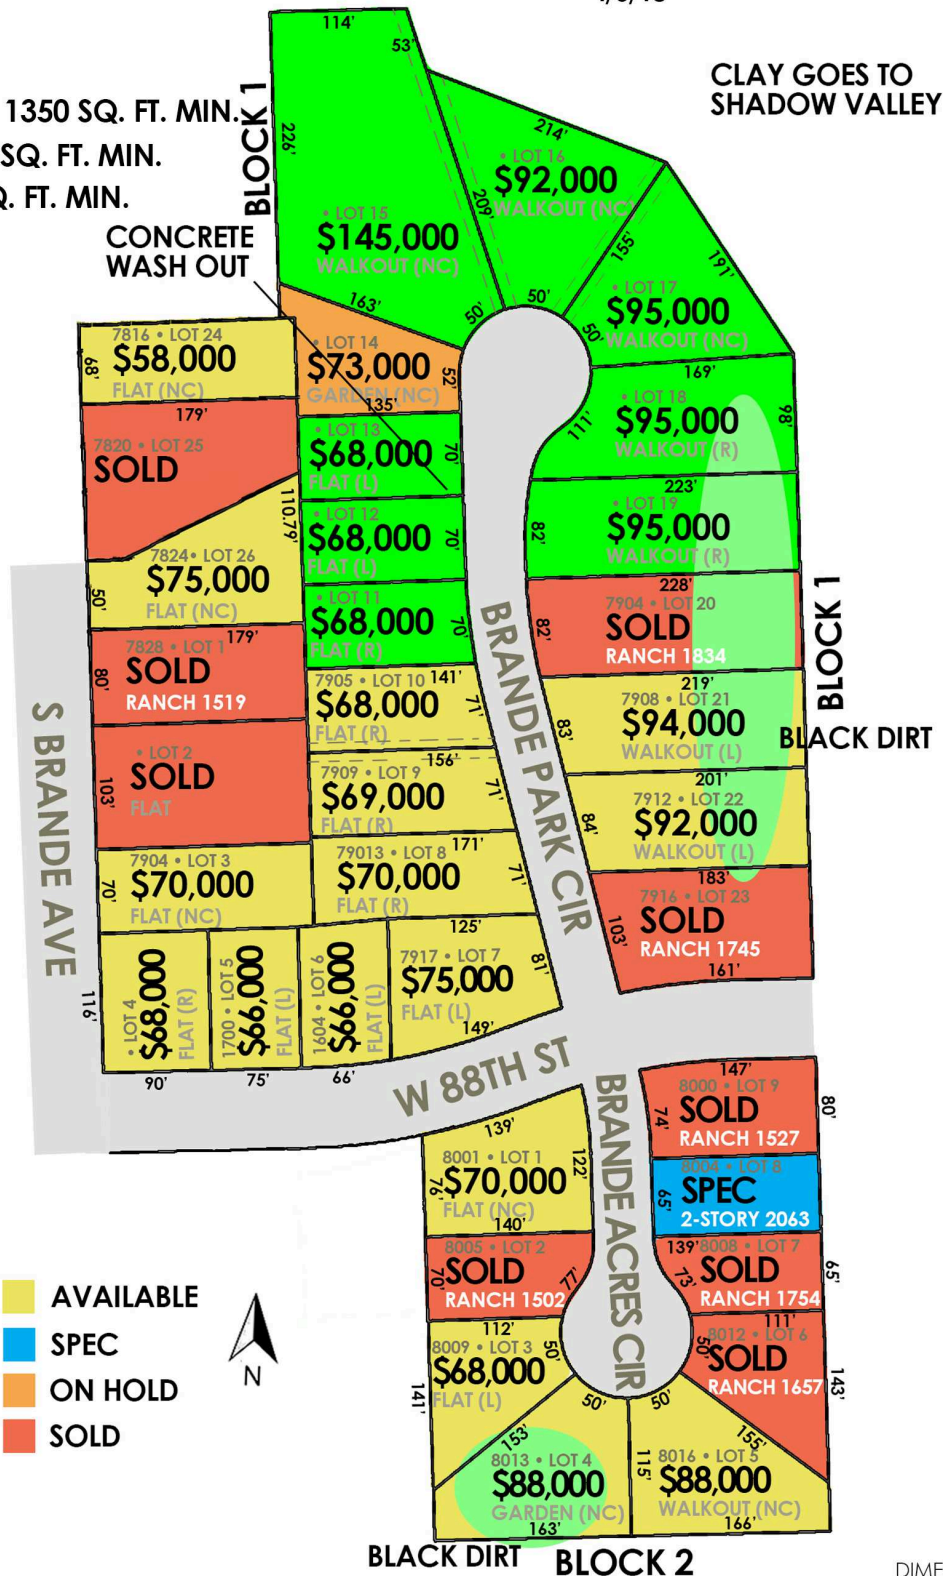

4/5/18

LOTS 1-14, 24-26, BLOCK 1: 1350 SQ. FT. MIN.
 LOTS 15-23, BLOCK 1: 1500 SQ. FT. MIN.
 LOTS 1-9, BLOCK 2: 1350 SQ. FT. MIN.

CLAY GOES TO SHADOW VALLEY

PRICES ARE SUBJECT TO CHANGE WITHOUT NOTICE

DIMENSIONS ARE FOR MARKETING PURPOSES ONLY