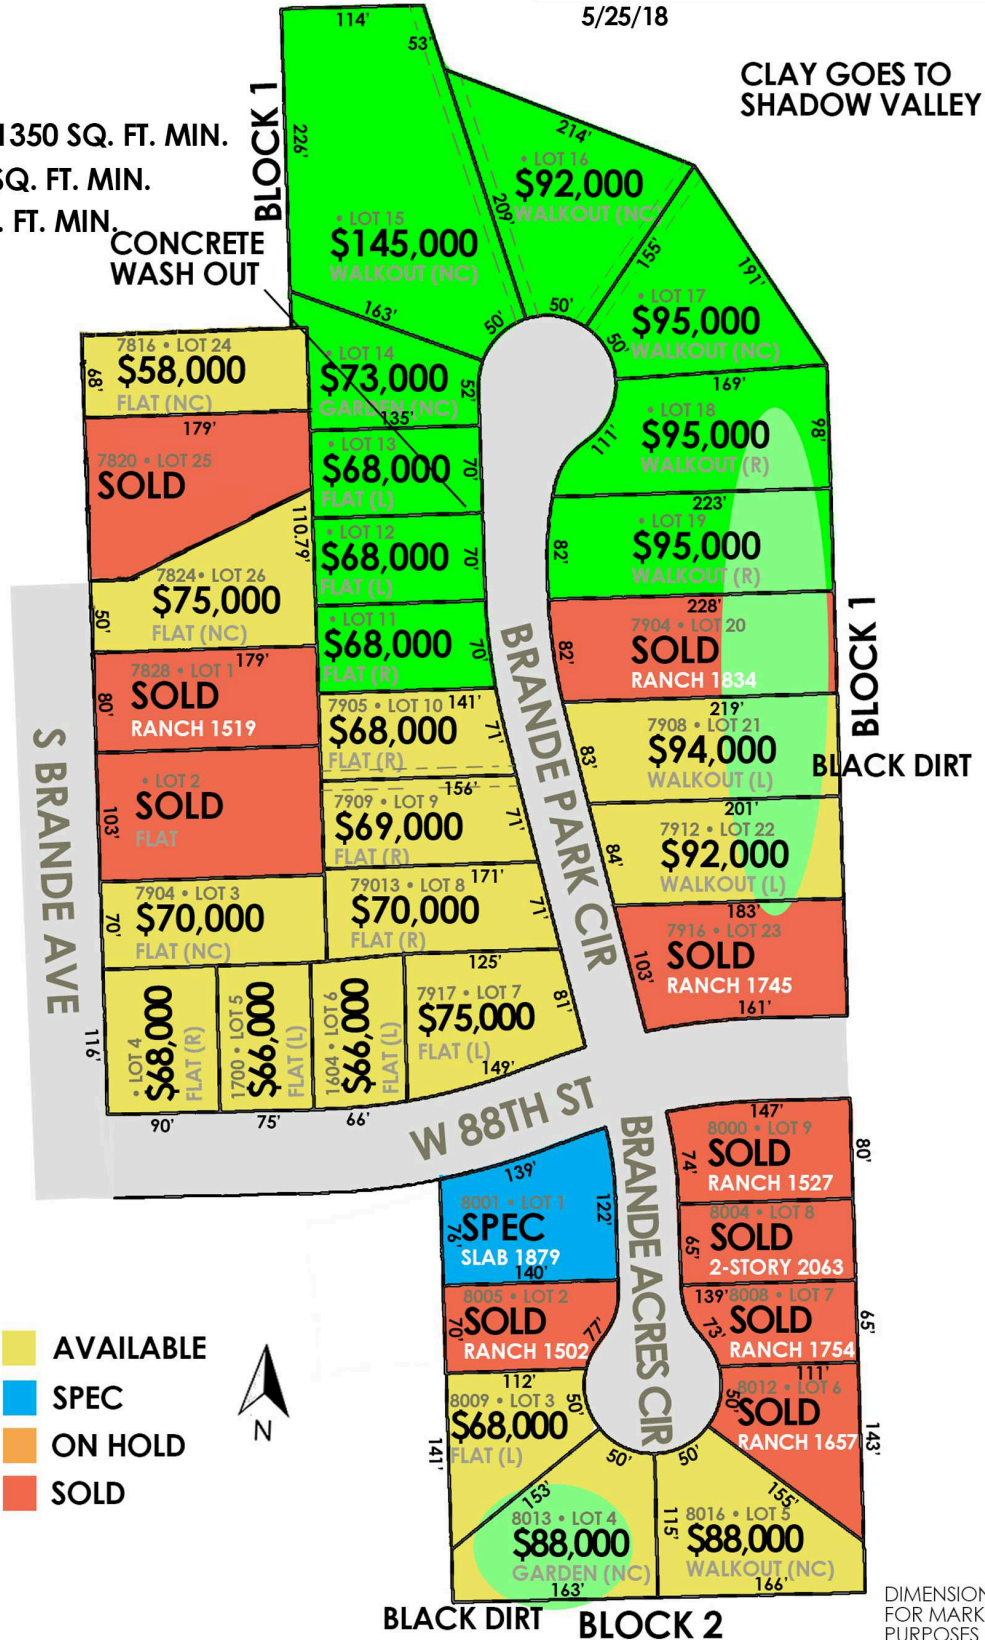

5/25/18

CLAY GOES TO
SHADOW VALLEY

LOTS 1-14, 24-26, BLOCK 1: 1350 SQ. FT. MIN.
 LOTS 15-23, BLOCK 1: 1500 SQ. FT. MIN.
 LOTS 1-9, BLOCK 2: 1350 SQ. FT. MIN.

PRICES ARE SUBJECT TO CHANGE WITHOUT NOTICE

DIMENSIONS ARE FOR MARKETING PURPOSES ONLY