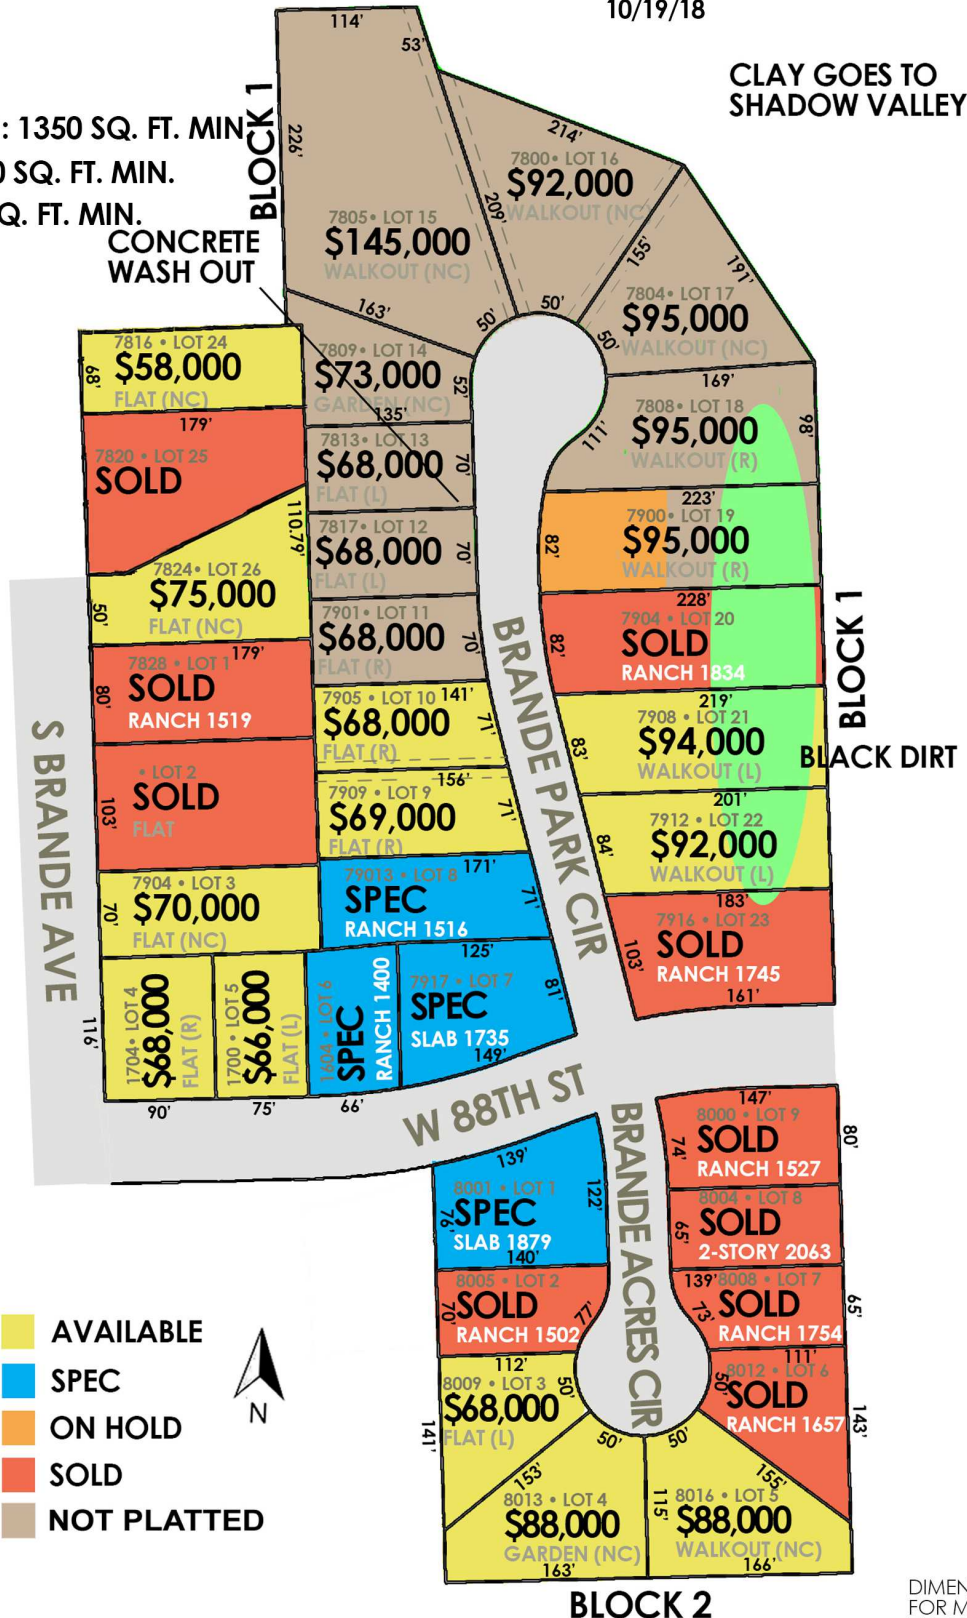

10/19/18

CLAY GOES TO
SHADOW VALLEY

LOTS 1-14, 24-26, BLOCK 1: 1350 SQ. FT. MIN
LOTS 15-23, BLOCK 1: 1500 SQ. FT. MIN.
LOTS 1-9, BLOCK 2: 1350 SQ. FT. MIN.

PRICES ARE
SUBJECT
TO CHANGE
WITHOUT NOTICE

DIMENSIONS ARE
FOR MARKETING
PURPOSES ONLY