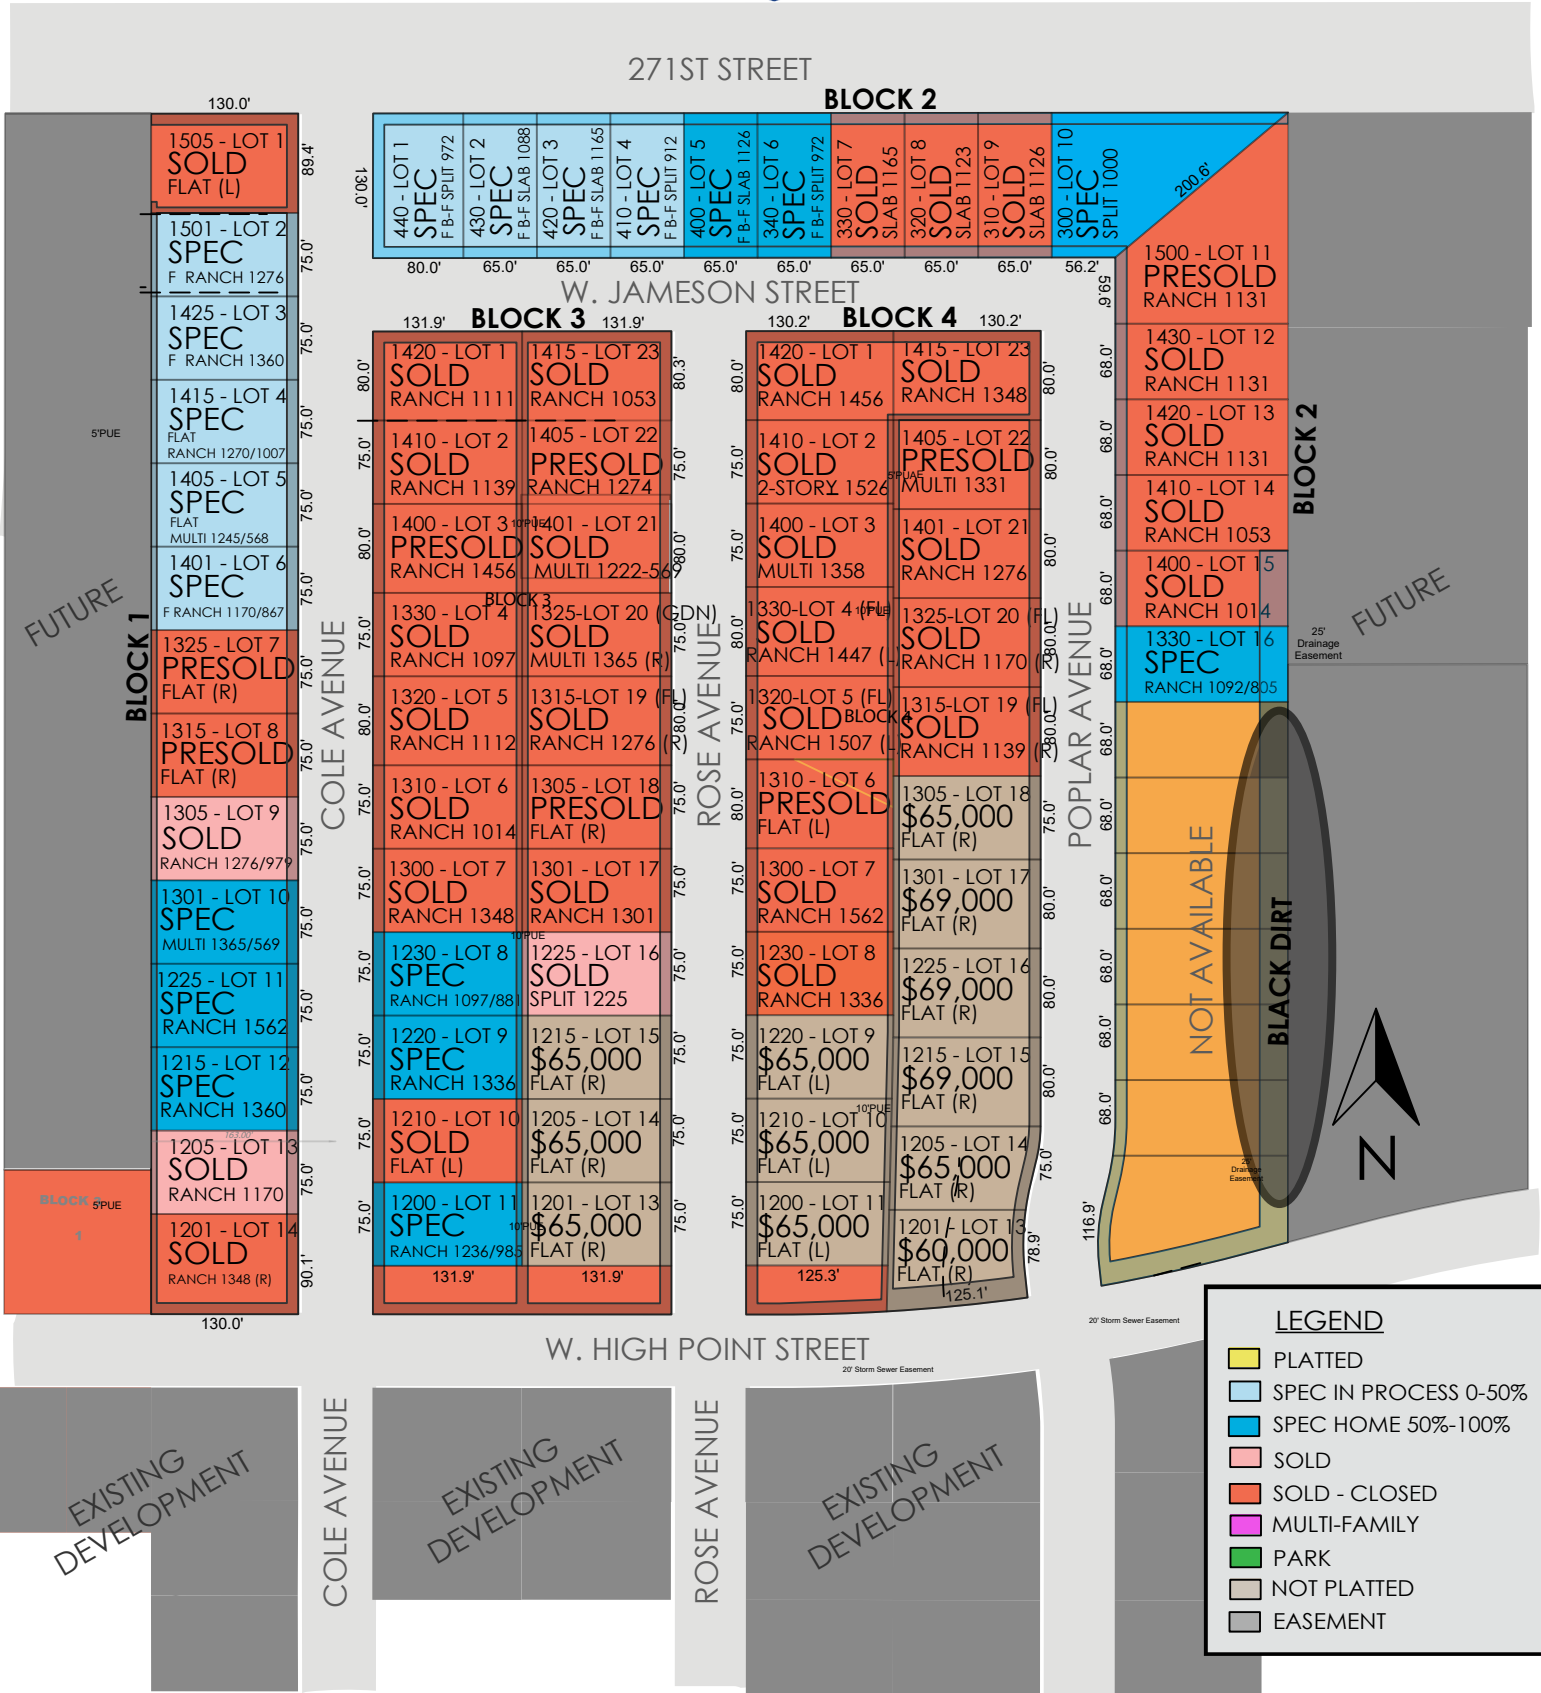

HIGH POINTE - 2

TEA, SD

PRICES ARE SUBJECT TO CHANGE WITHOUT NOTICE
7' SETBACKS

DIMENSIONS ARE FOR MARKETING PURPOSES ONLY

PLOT DATE: 10/31/2022