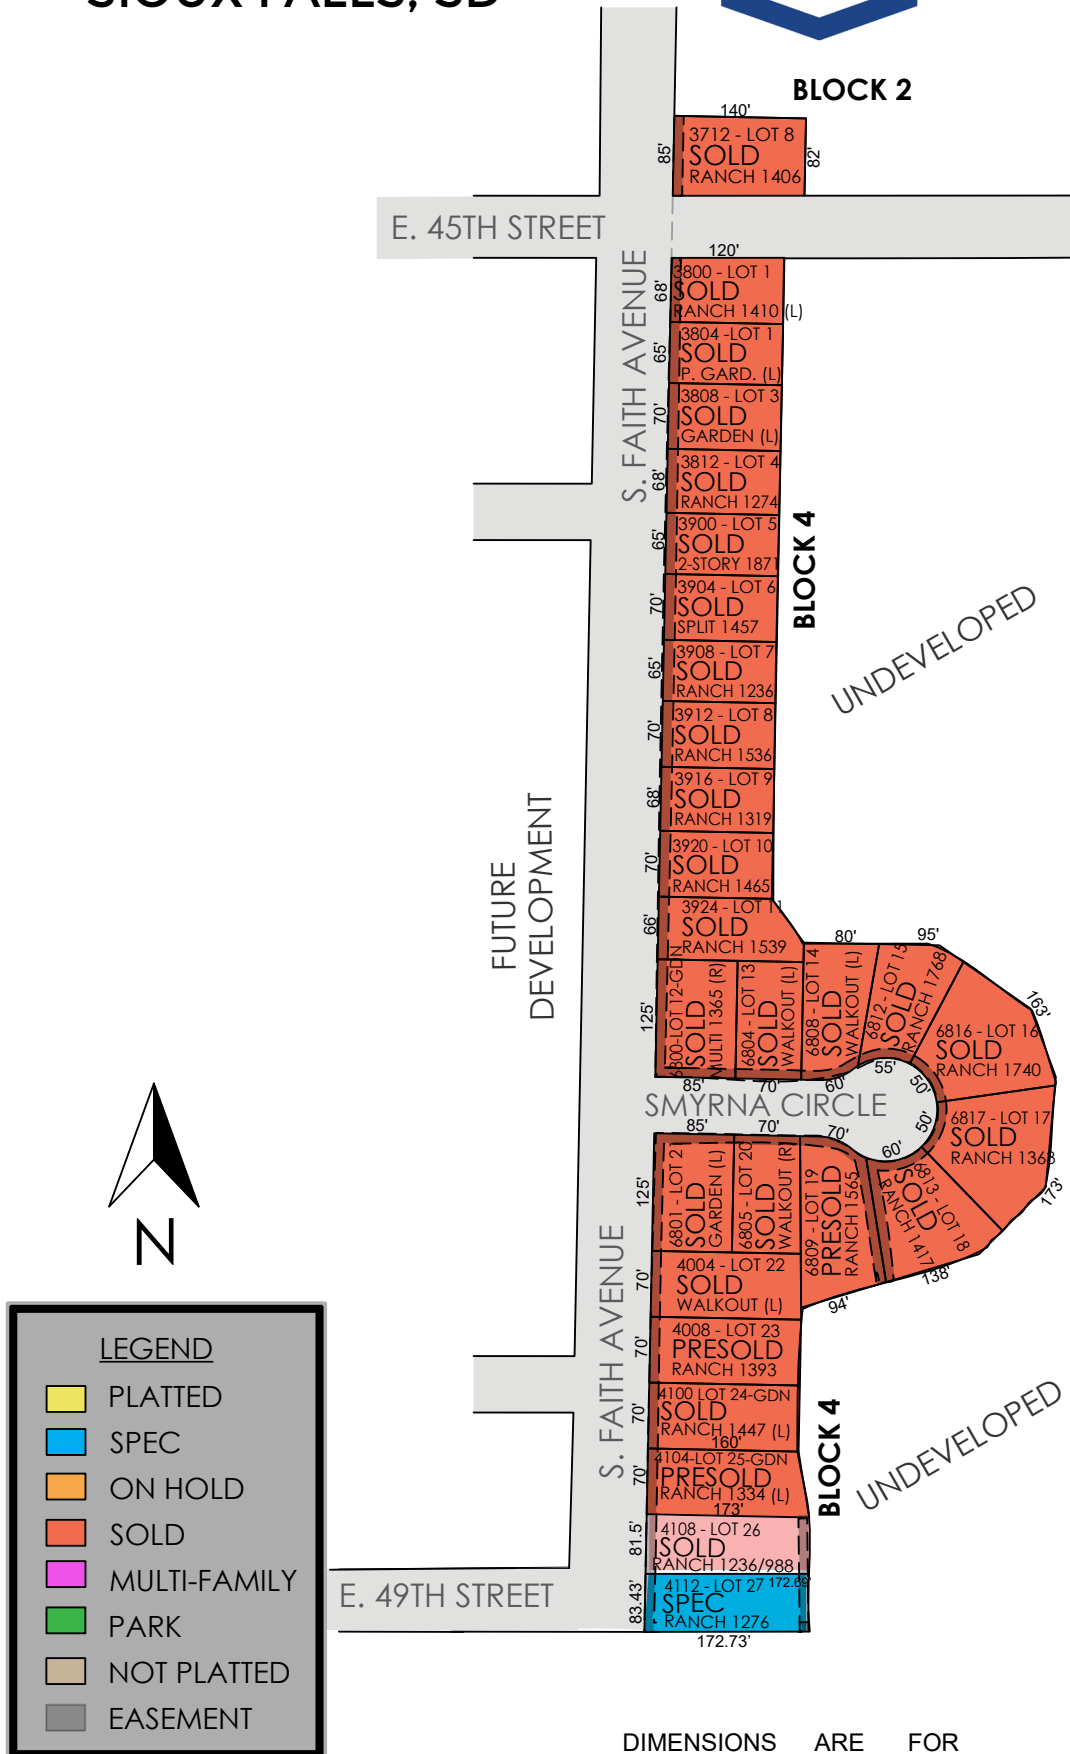

# MAJESTIC - FAITH

## SIOUX FALLS, SD

DIMENSIONS ARE FOR MARKETING PURPOSES ONLY

PLOT DATE: 10/3/2022

PRICES ARE SUBJECT TO CHANGE WITHOUT NOTICE  
**5' SETBACKS**