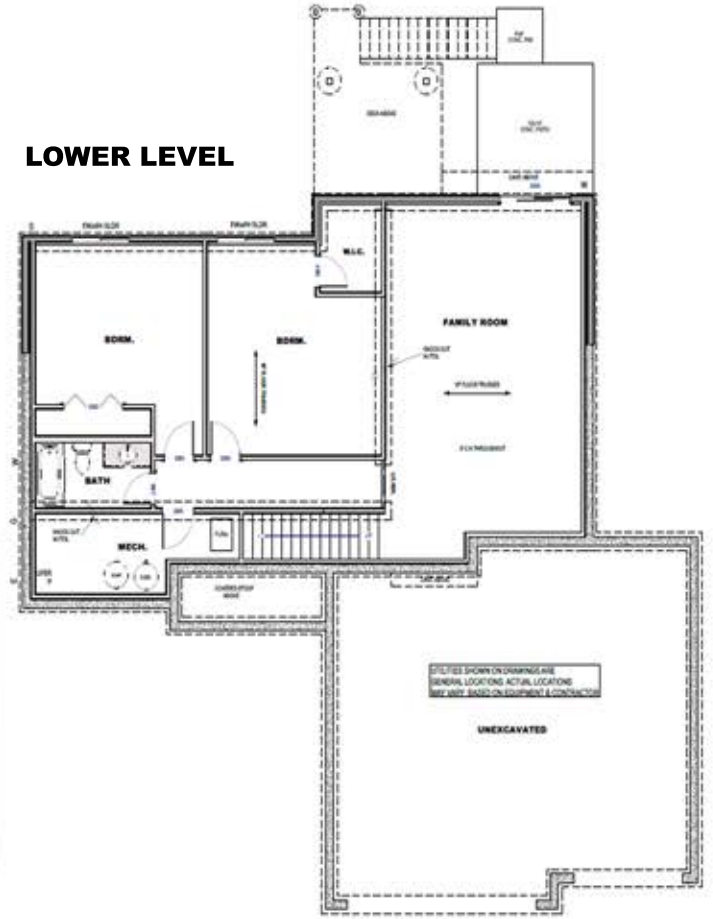

LOWER LEVEL