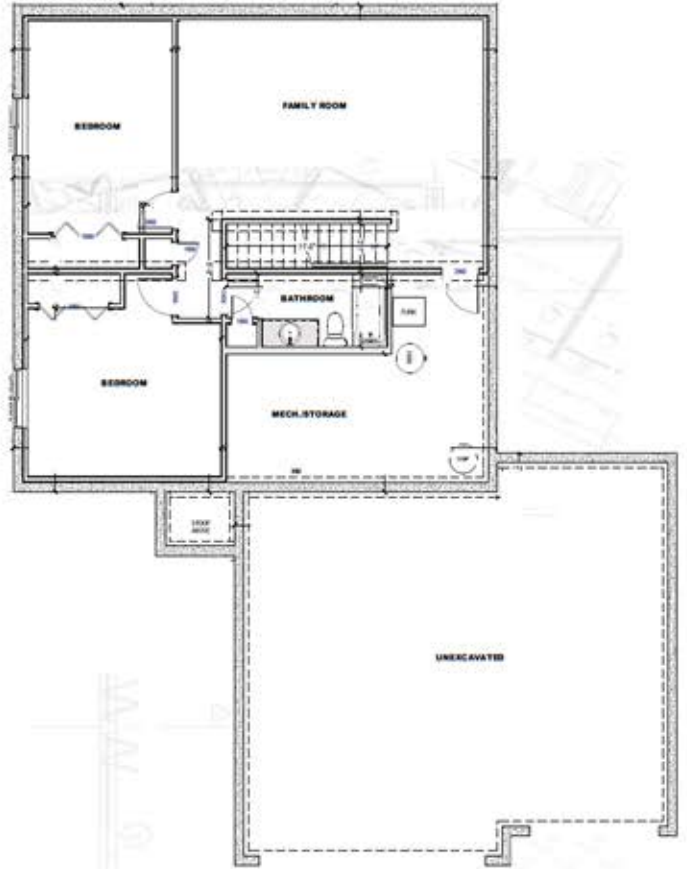

LOWER LEVEL

natural