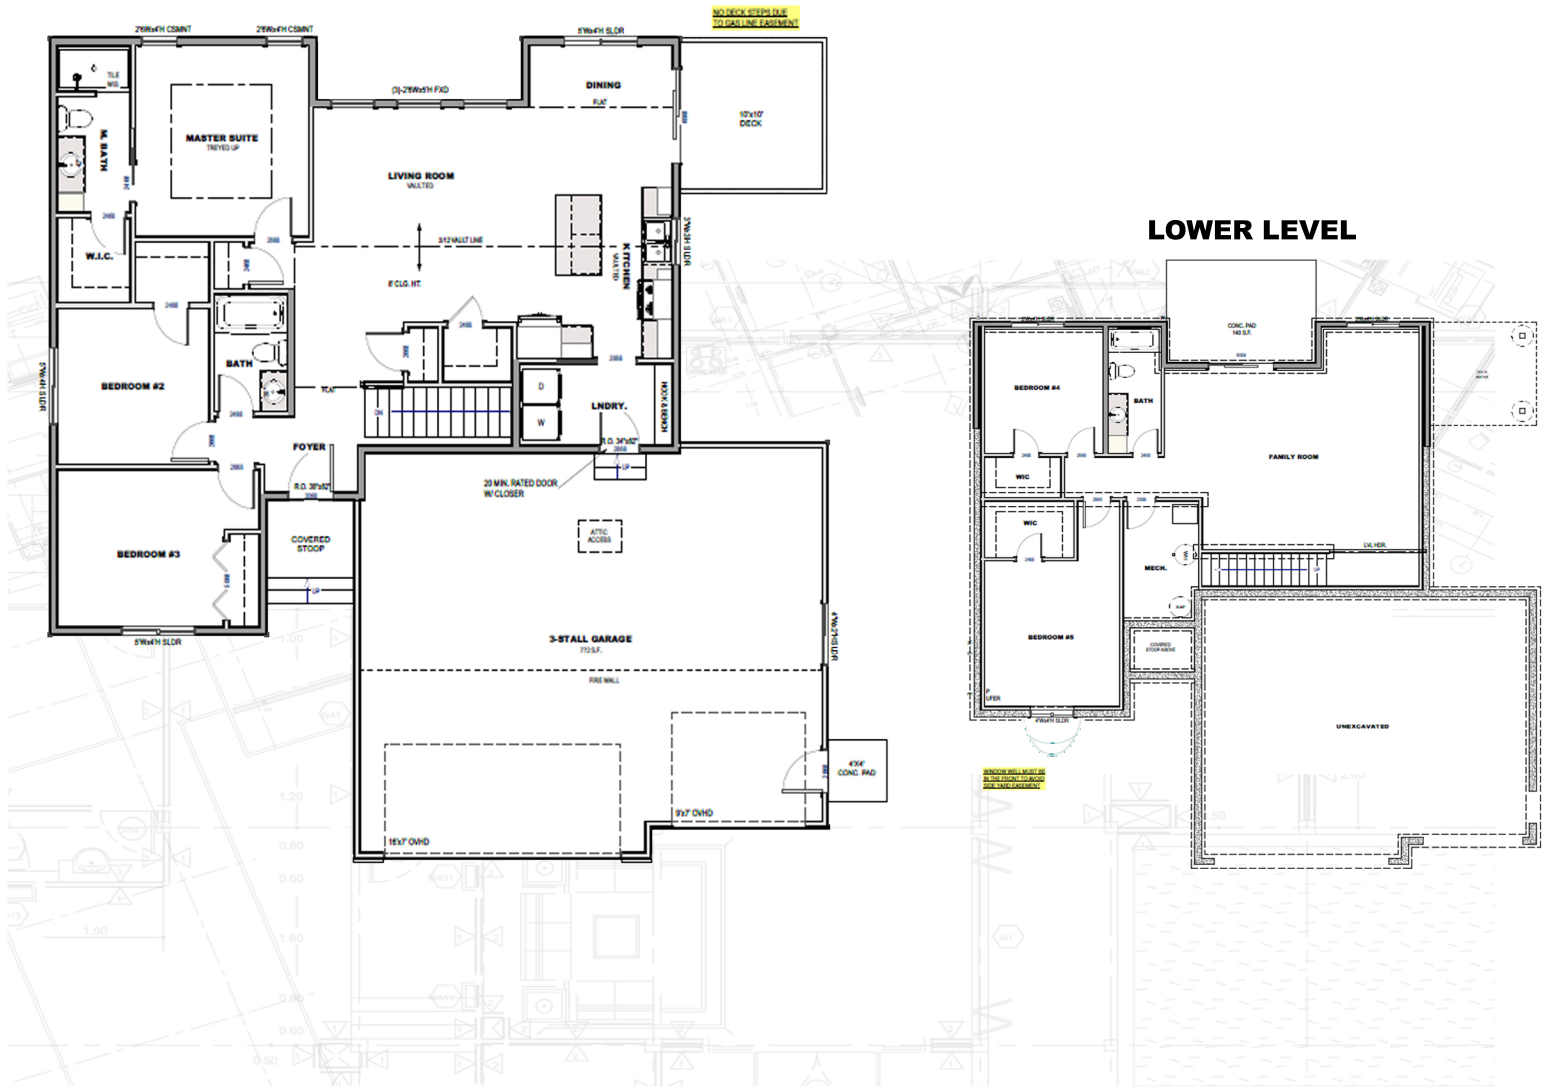

Selection package included is for marketing use only. Features and finishes may not be identical to completed home.