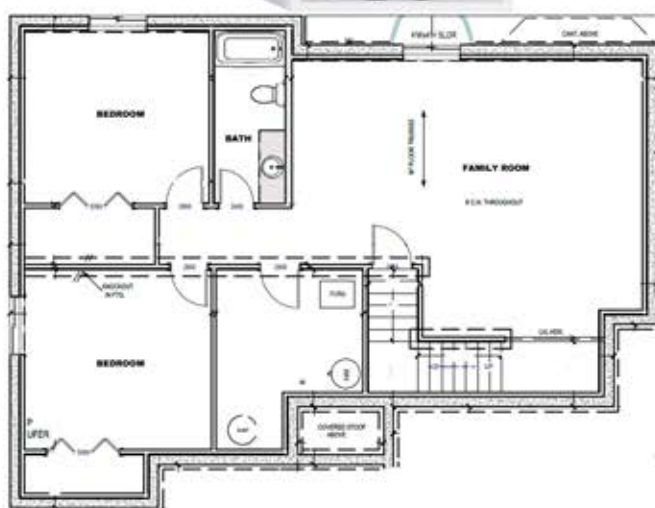

## Features and Amenities

- ranch style
- vaulted ceilings
- main floor laundry
- pantry
- steel garage doors
- no backyard neighbors
- future park nearby
- fully finished
- garage service door
- oversized deck
- concrete pad
- tiled master shower
- vinyl plank hallway & living room

605.937.9595 | [www.house2homesd.com](http://www.house2homesd.com)

TRAVELER'S HOME

This floor plan including furniture, fixture measurements and dimensions are approximate and for illustrative purposes only. BoxBrownie.com gives no guarantee, warranty or representation as to the accuracy and layout. All enquiries must be directed to the agent, vendor or party representing this floor plan.