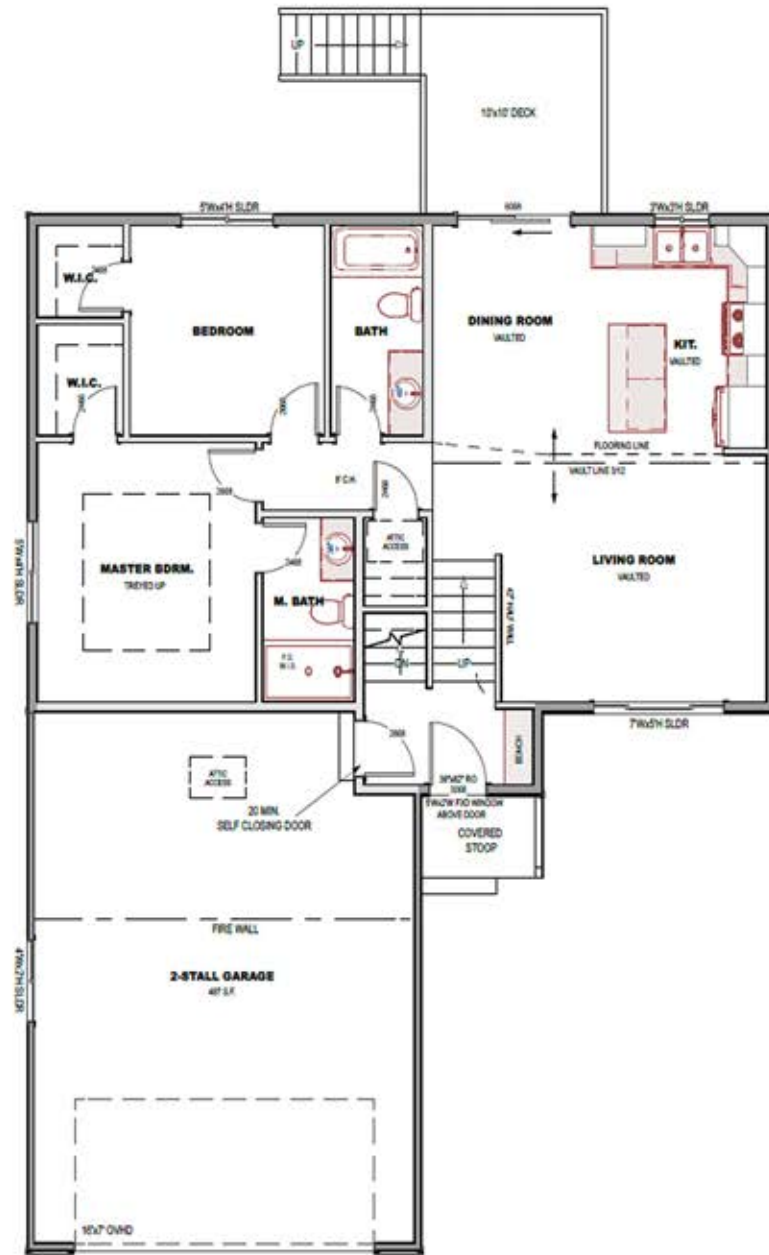

Selection package included is for marketing use only. Features and finishes may not be identical to completed home.