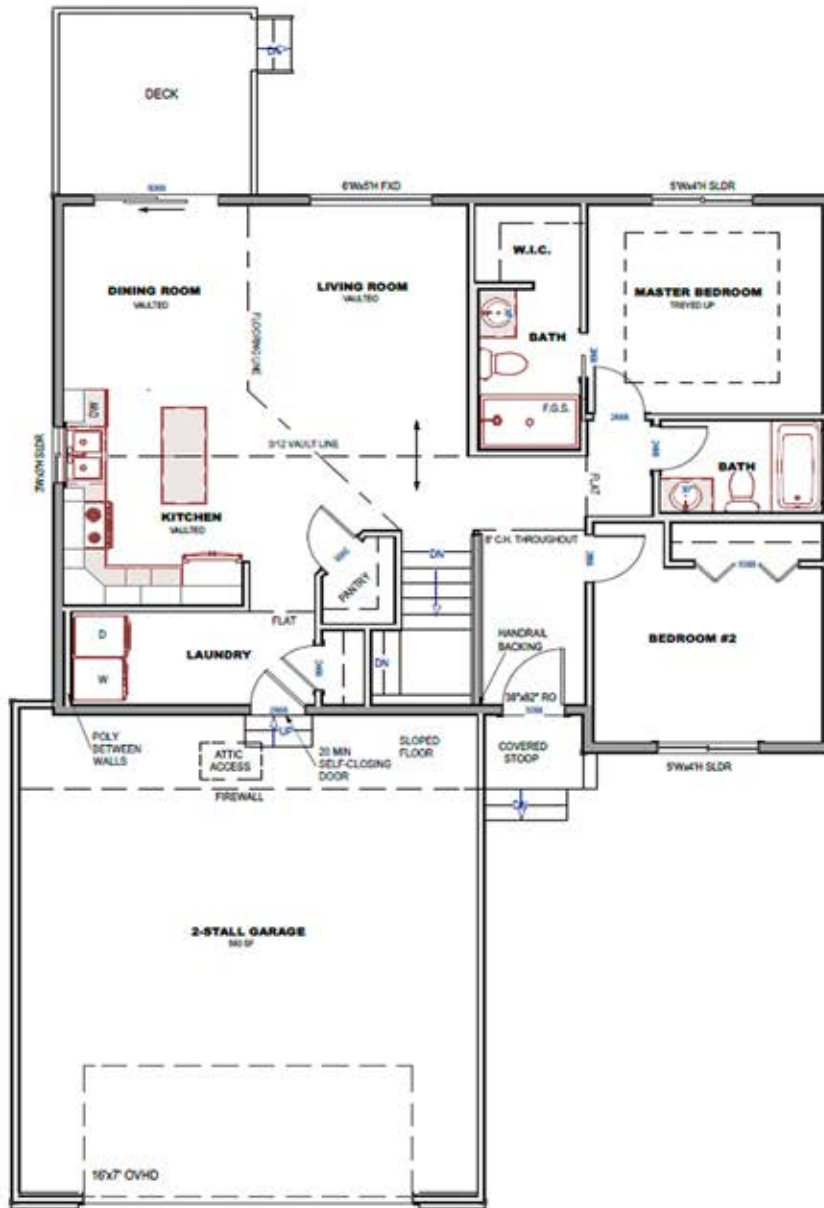

natural

Selection package included is for marketing use only. Features and finishes may not be identical to completed home.