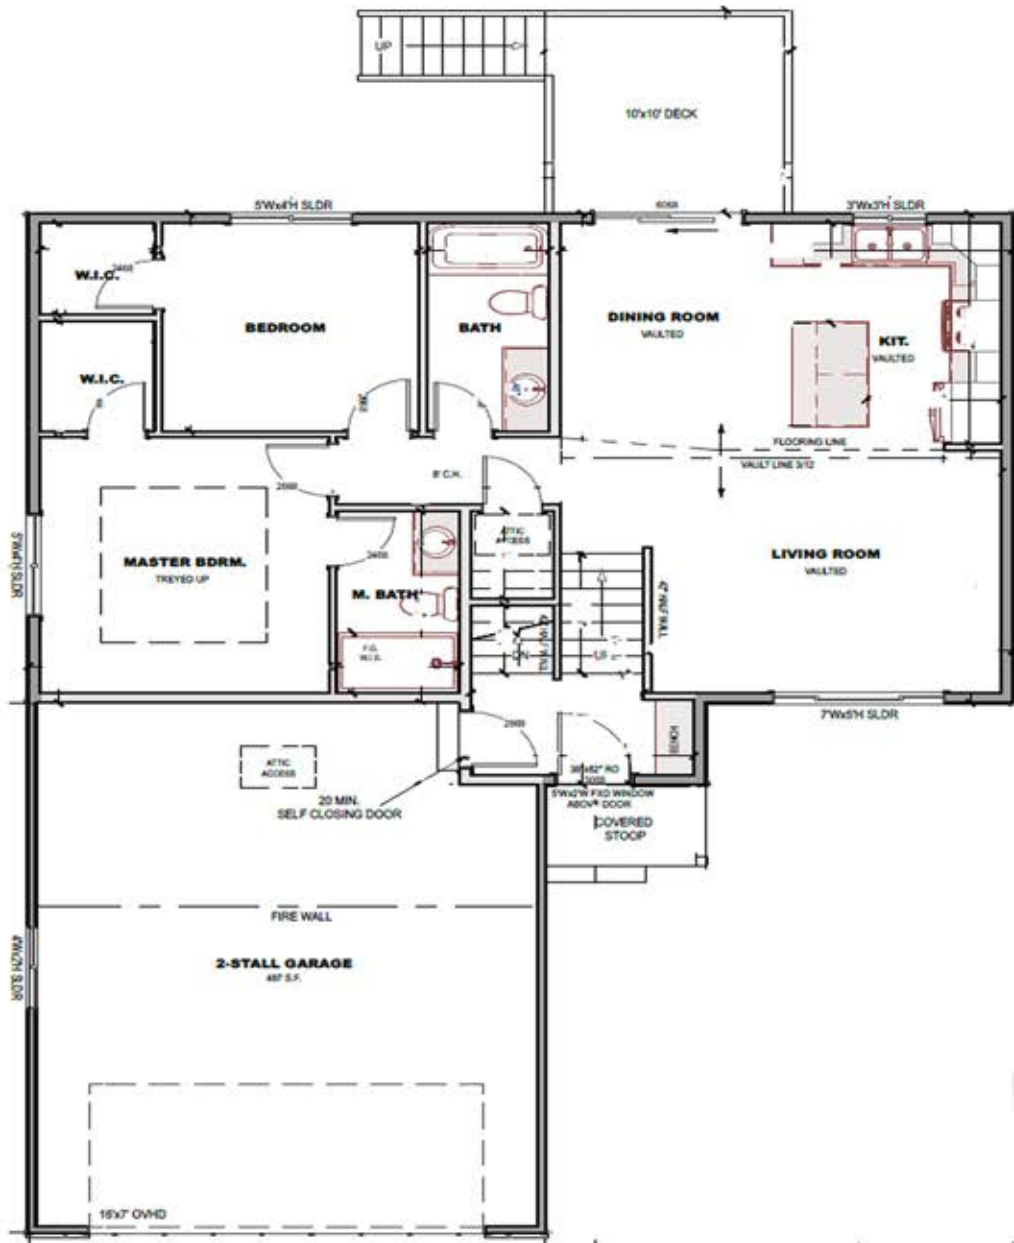

white black

Selection package included is for marketing use only. Features and finishes may not be identical to completed home.