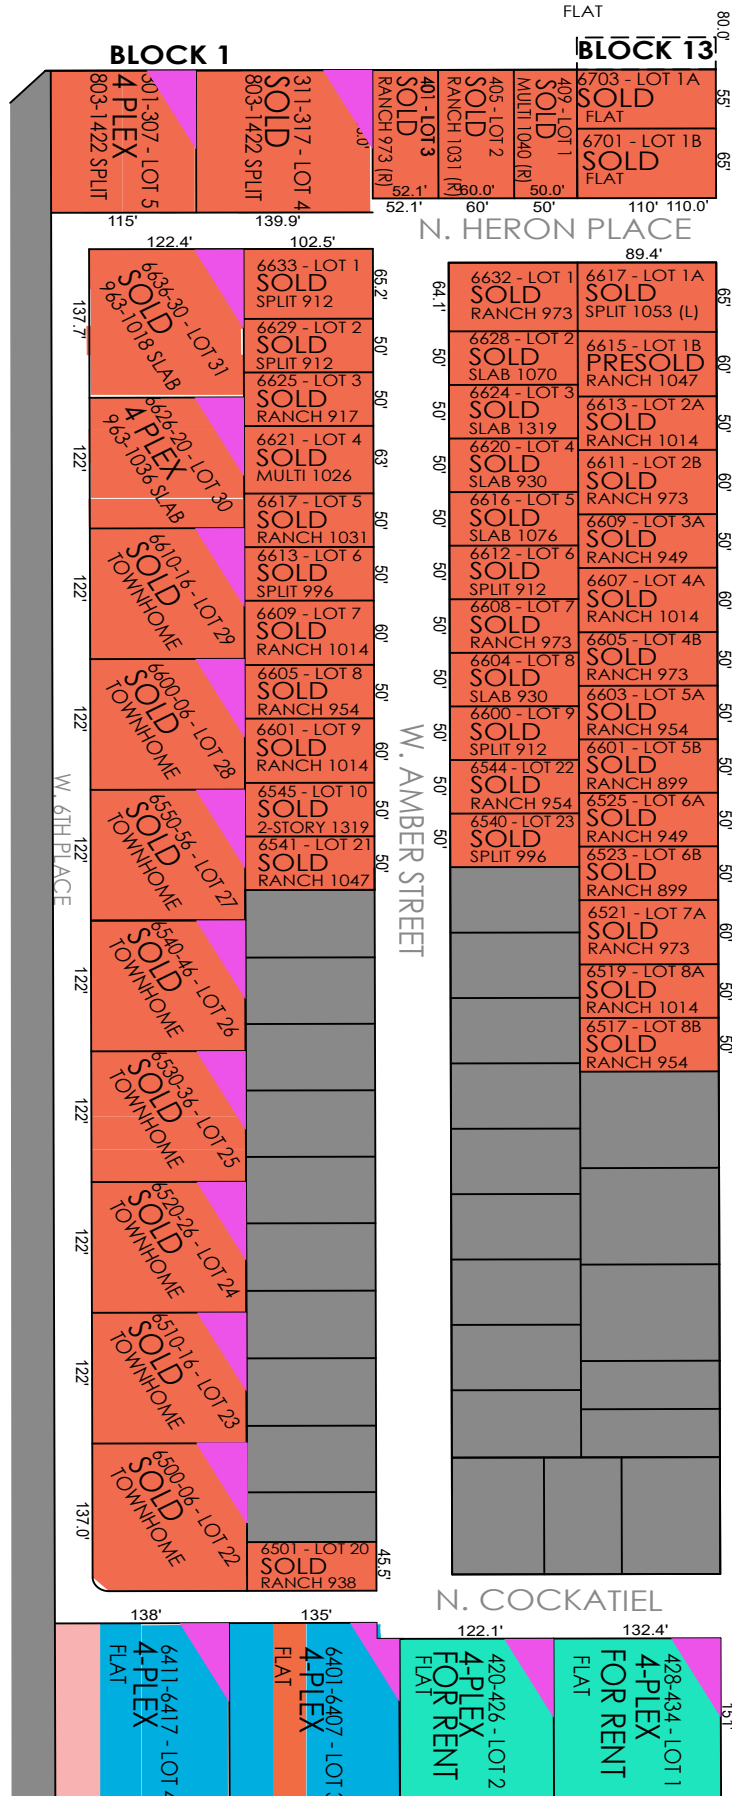

# Hayward Meadows

Sioux Falls, SD 57107

**LEGEND**

- PLATTED
- SPEC IN PROCESS 0-50%
- SPEC HOME 50%-100%
- SOLD
- SOLD - CLOSED
- MULTI-FAMILY
- PARK
- NOT PLATTED
- EASEMENT

PRICES ARE SUBJECT TO CHANGE WITHOUT NOTICE  
**5' SETBACKS**

DIMENSIONS ARE FOR MARKETING PURPOSES ONLY

**PLAT UPDATED: 2/29/2024**