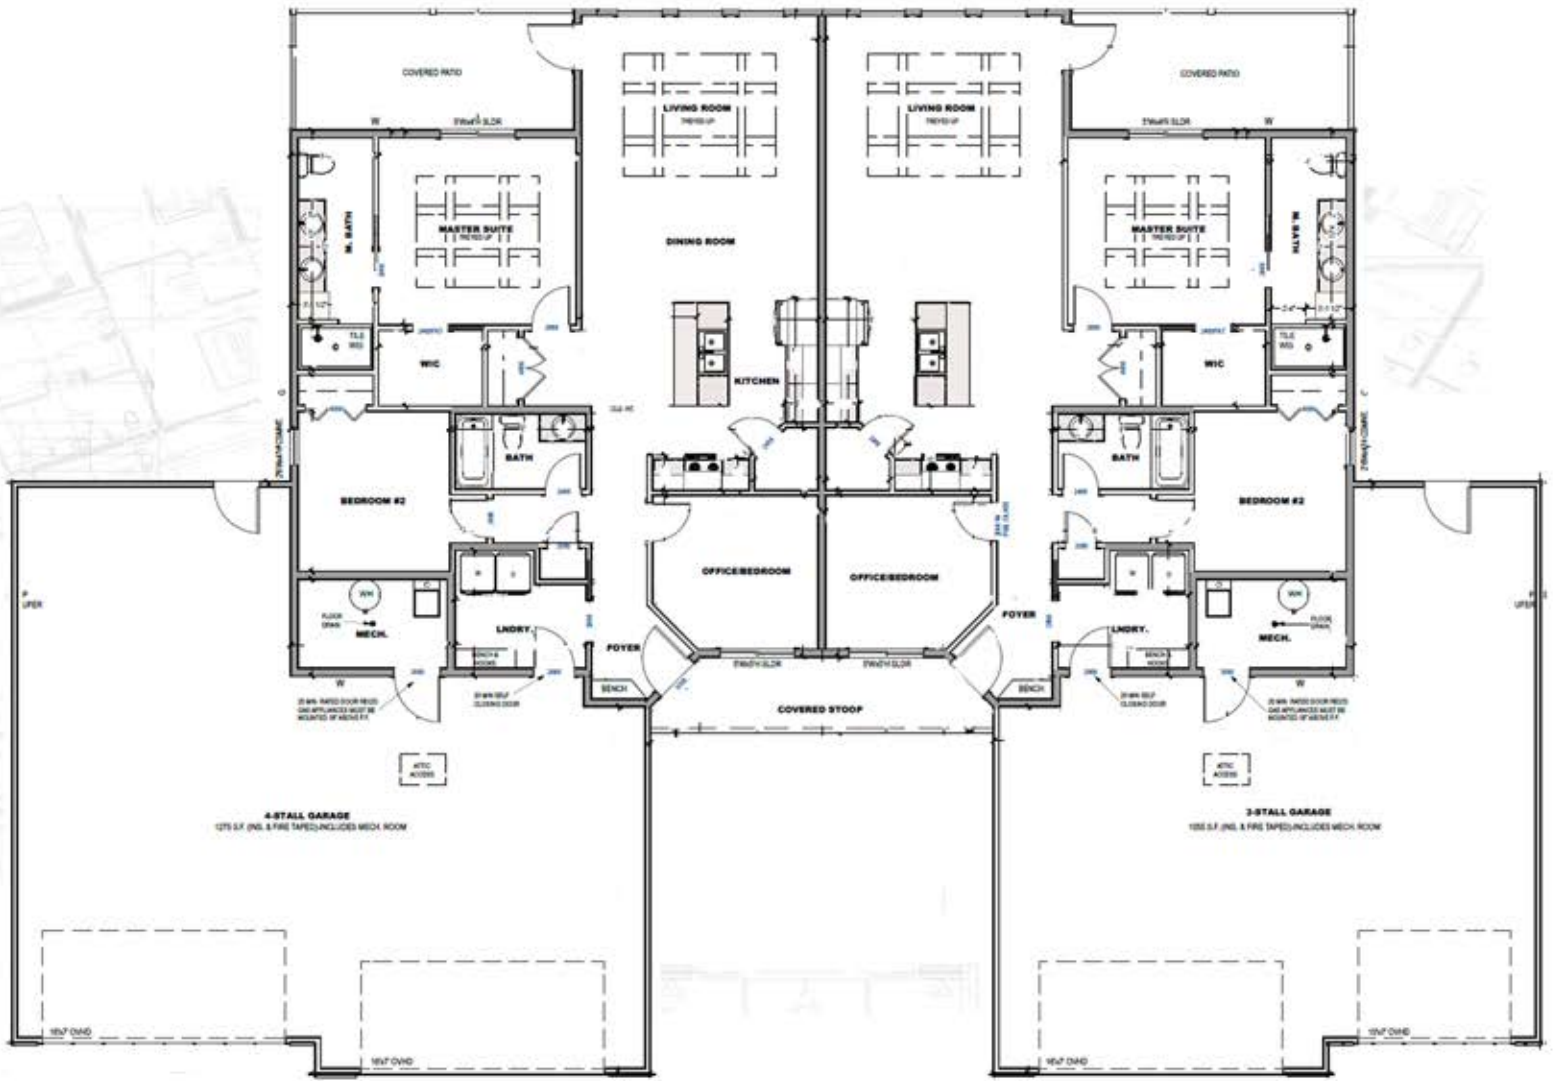

white black

Selection package included is for marketing use only. Features and finishes may not be identical to completed home.