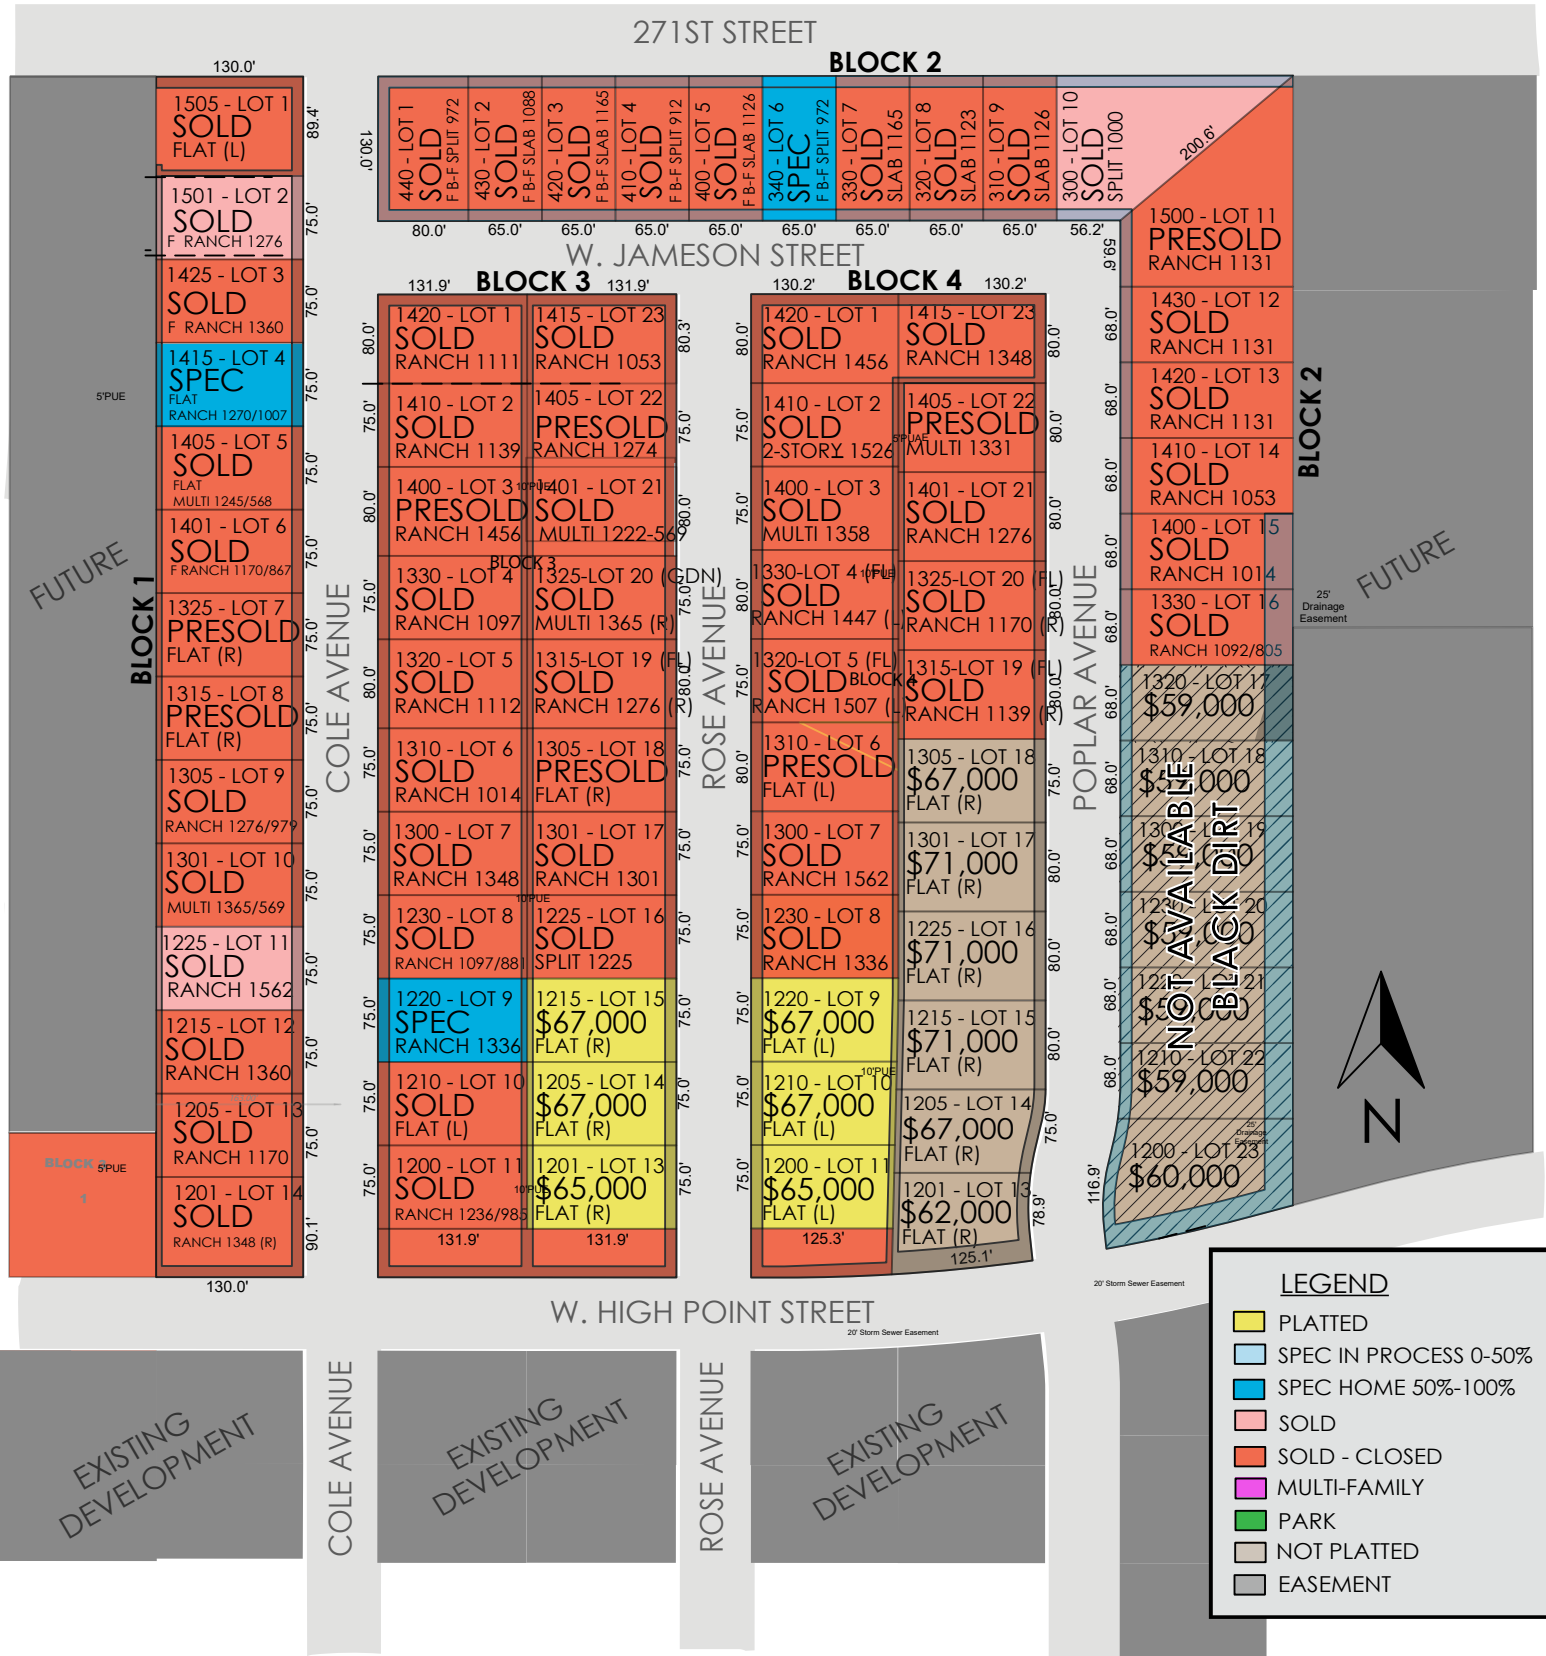

High Pointe Estates

Tea, SD 57064

PRICES ARE SUBJECT TO CHANGE WITHOUT NOTICE
7' SETBACKS

DIMENSIONS ARE FOR MARKETING PURPOSES ONLY

PLAT UPDATED: 4/4/2024