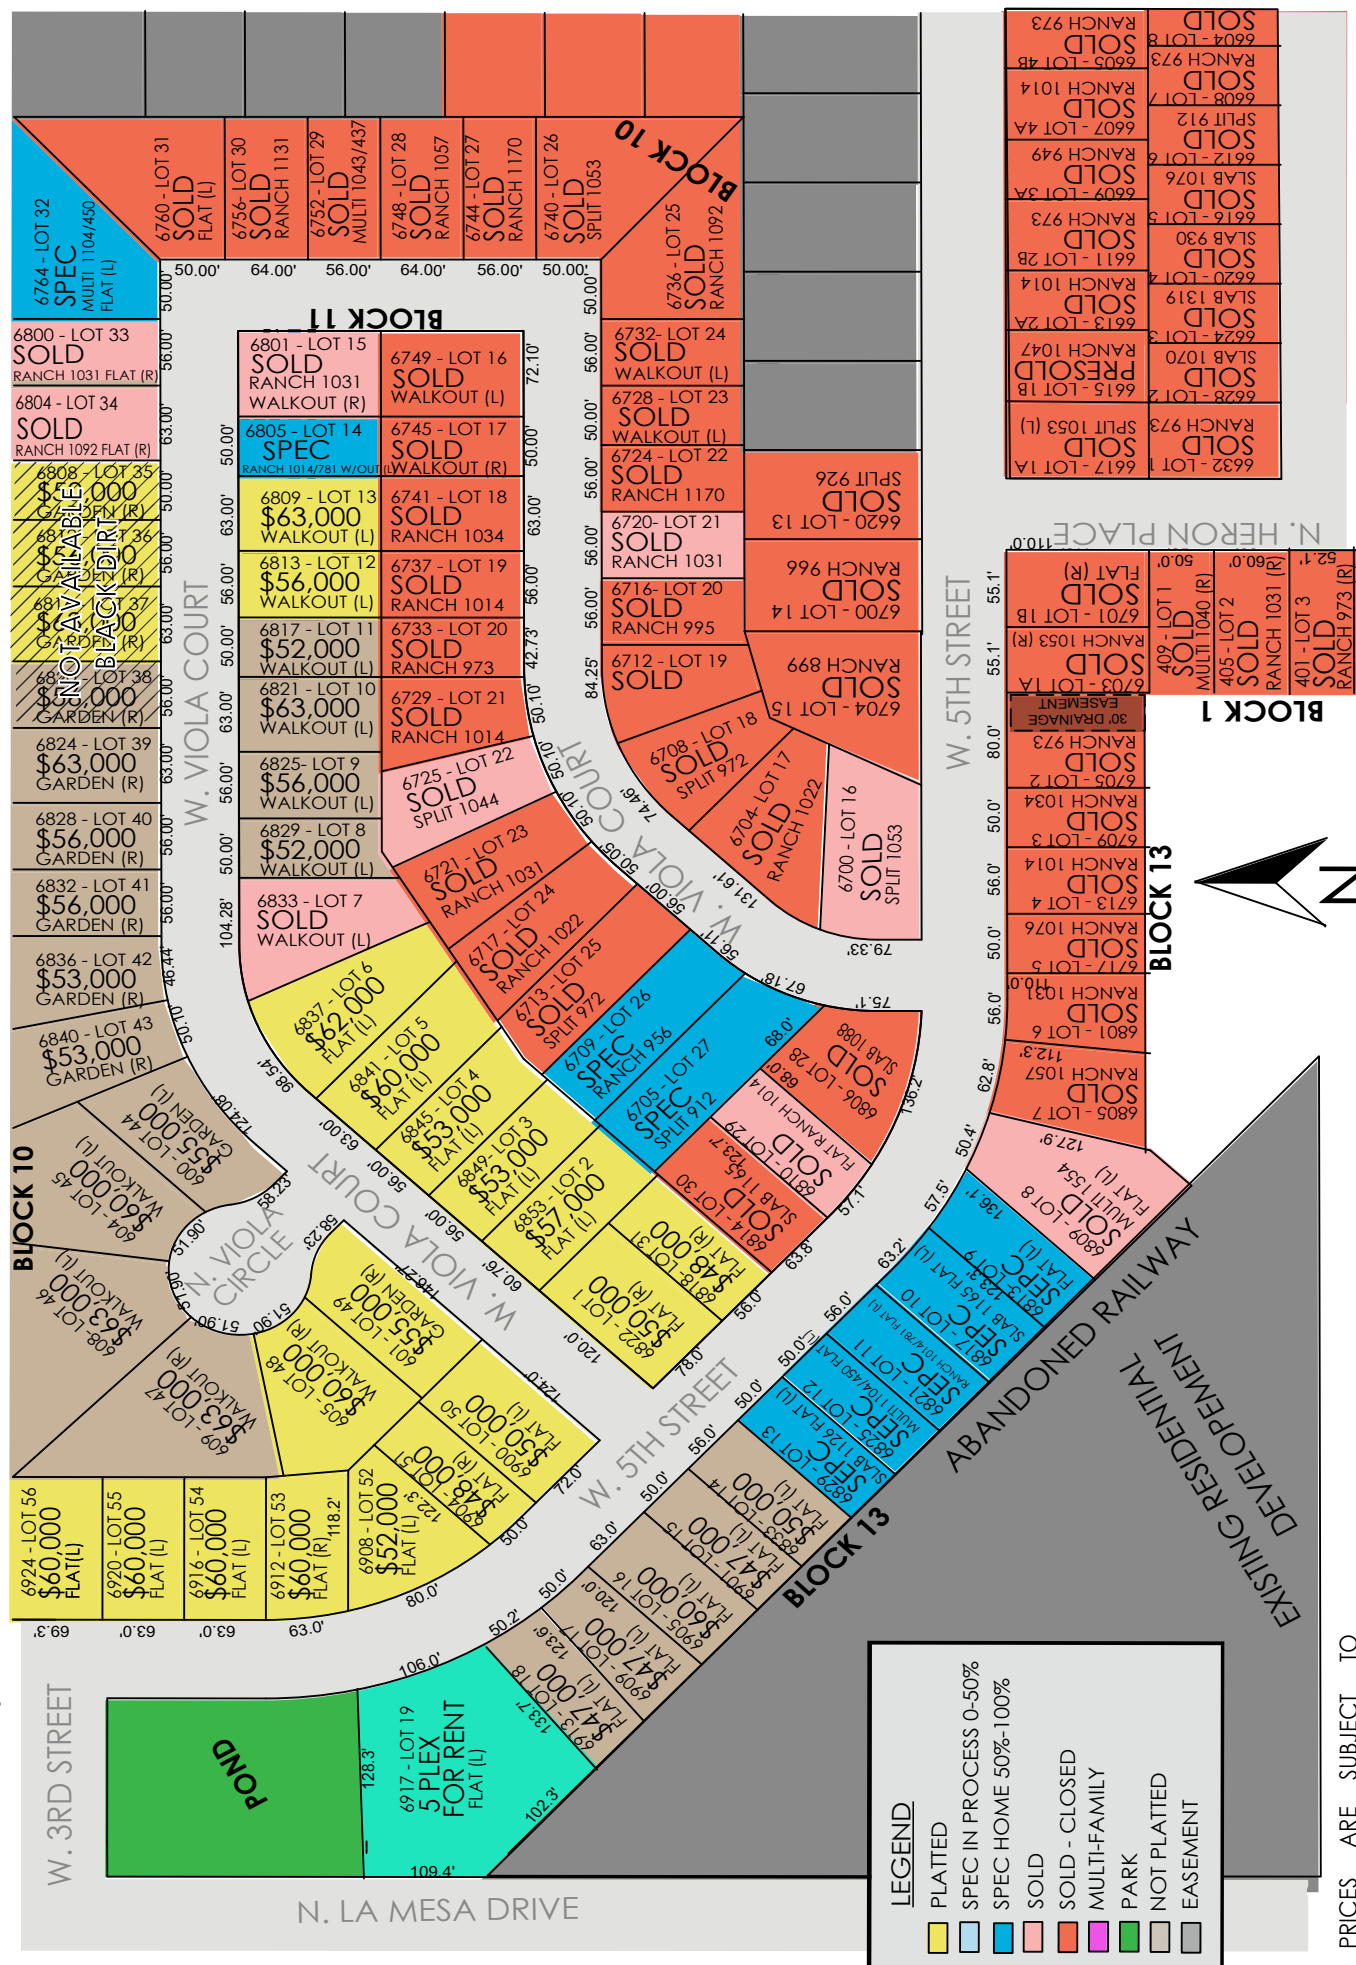

Meadow Ridge

Sioux Falls, SD 57107

LEGEND

- PLATTED
- SPEC IN PROCESS 0-50%
- SPEC HOME 50%-100%
- SOLD
- SOLD - CLOSED
- MULTI-FAMILY
- PARK
- NOT PLATTED
- EASEMENT

PRICES ARE SUBJECT TO CHANGE WITHOUT NOTICE
5 SETBACKS

PLAT UPDATED: 4/15/2024