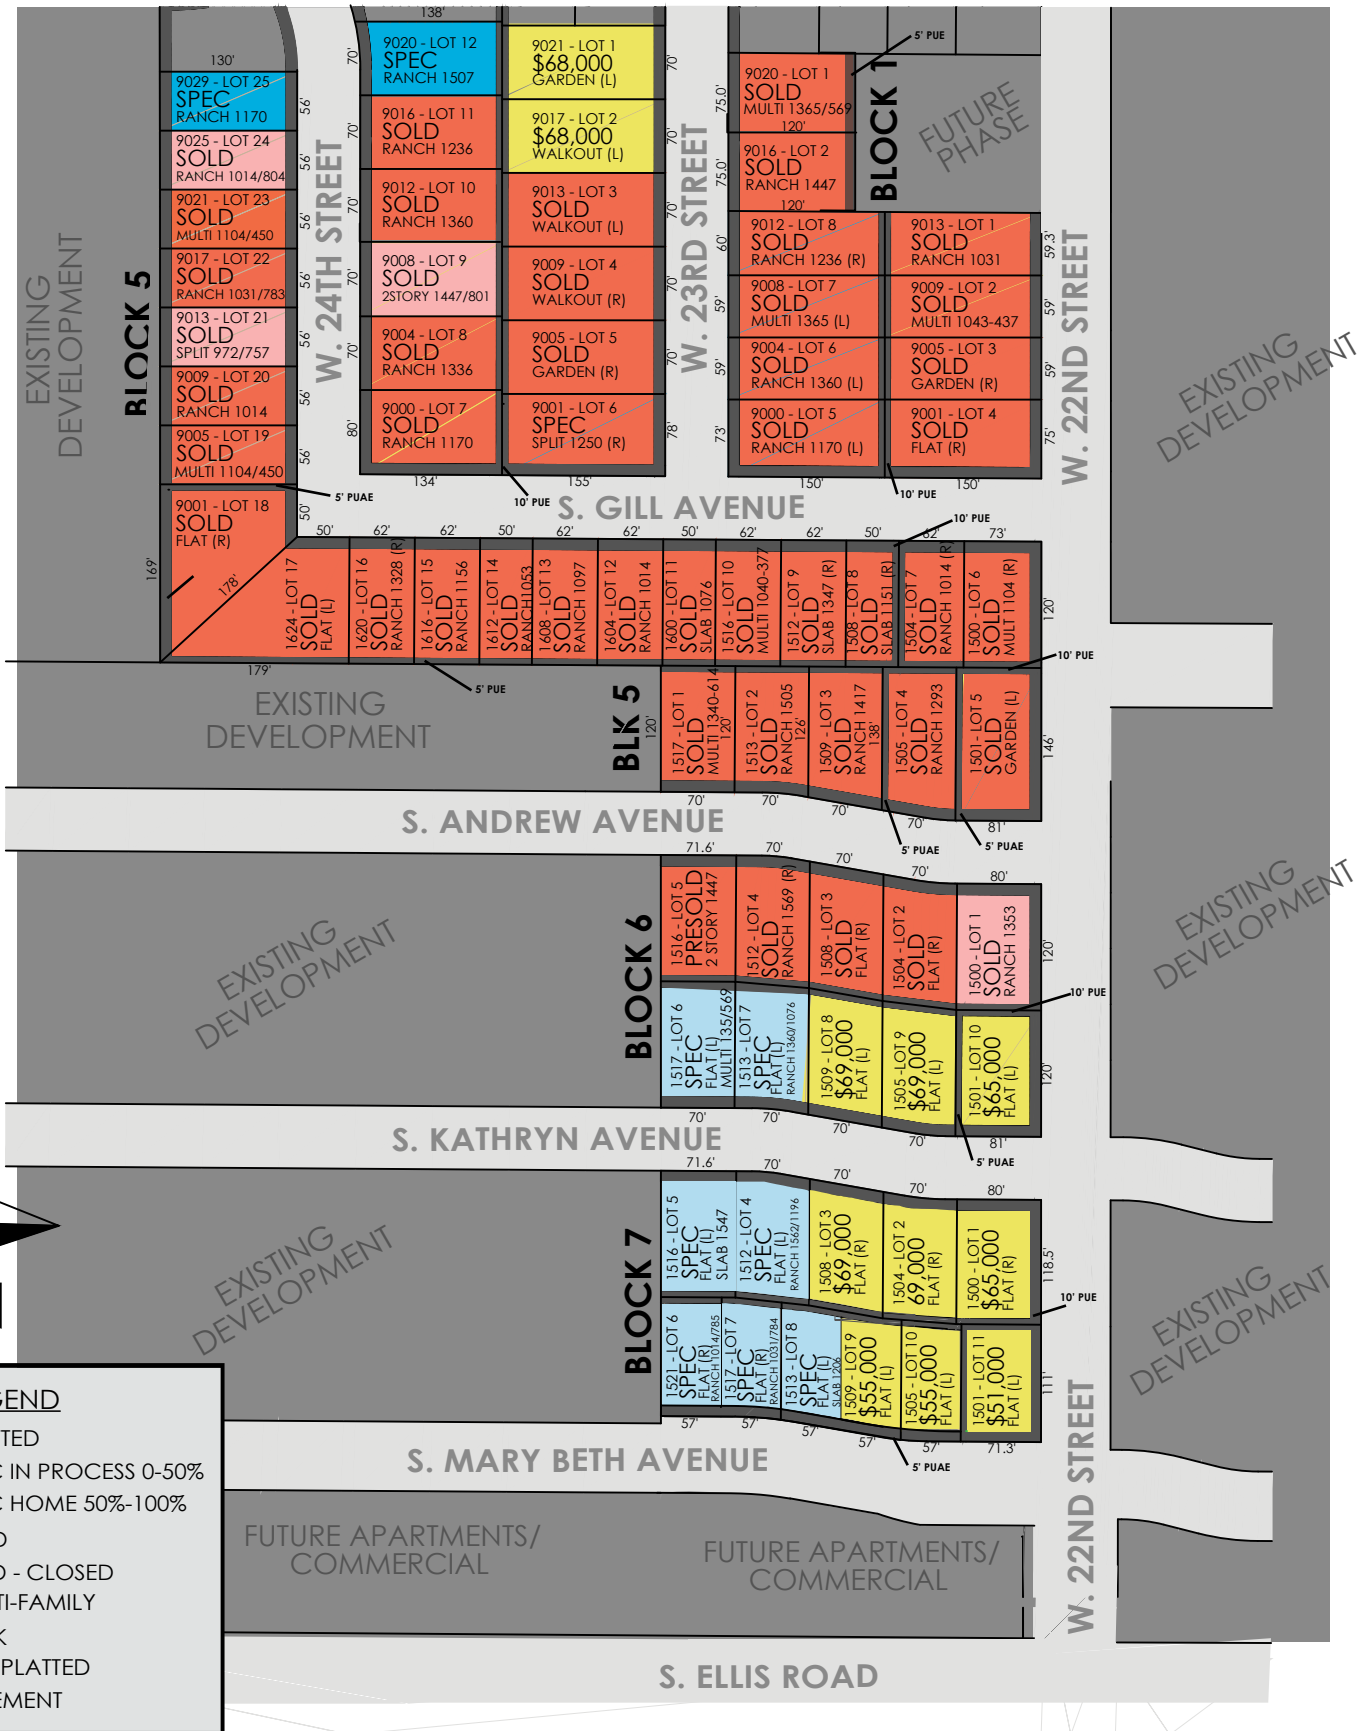

# Pine Knoll

Sioux Falls, SD 57106

PRICES ARE SUBJECT TO CHANGE WITHOUT NOTICE  
5' SETBACKS

DIMENSIONS ARE FOR MARKETING PURPOSES ONLY

PLAT UPDATED: 4/1/2024