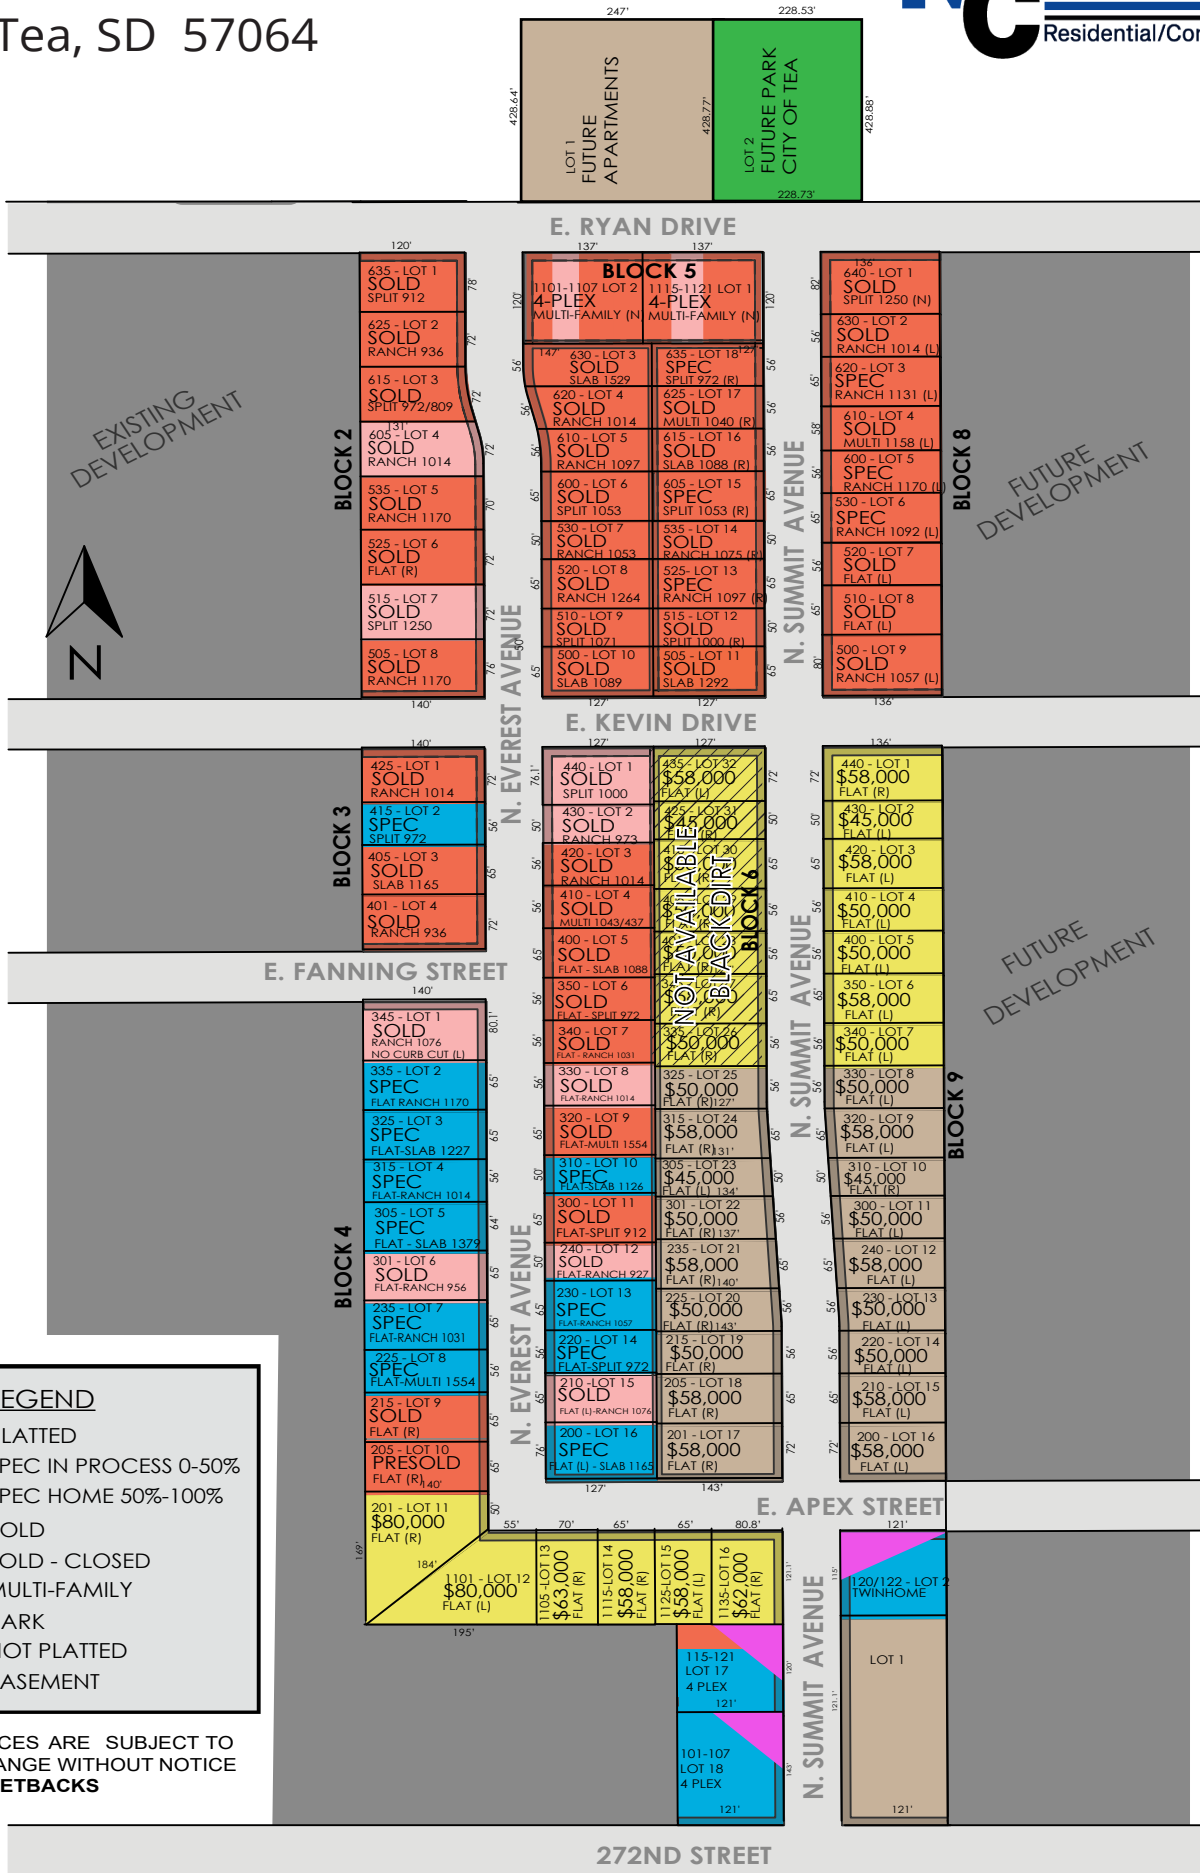

# Pinnacle Estates

Tea, SD 57064

DIMENSIONS ARE FOR MARKETING PURPOSES ONLY

PLAT UPDATED: 4/16/2024