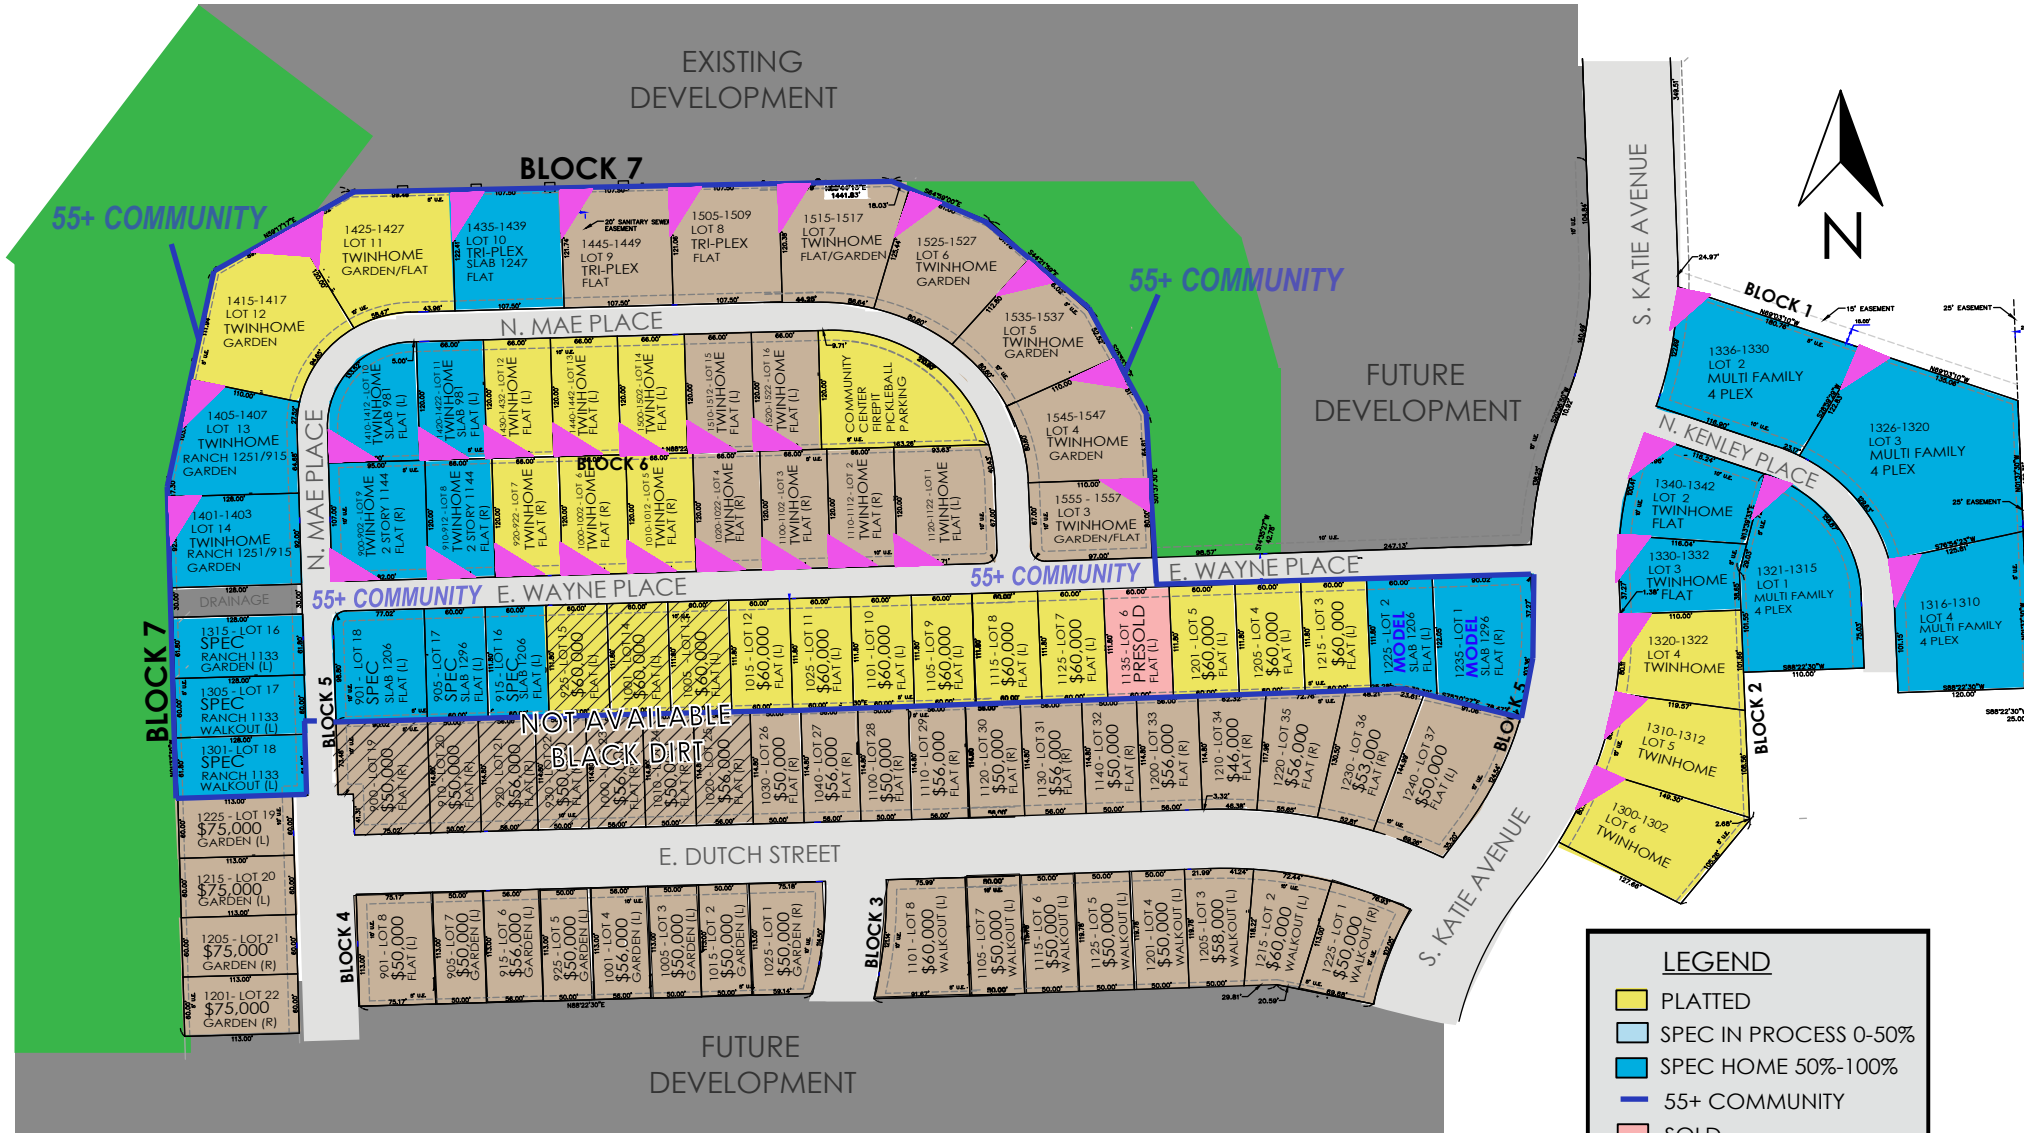

Serenity Estates - Phase 1

Tea, SD 57064
55+ Community

PRICES ARE SUBJECT TO CHANGE WITHOUT NOTICE
5' SETBACKS

DIMENSIONS ARE FOR MARKETING PURPOSES ONLY

PLAT UPDATED: 4/4/2024

LEGEND	
[Yellow Box]	PLATTED
[Light Blue Box]	SPEC IN PROCESS 0-50%
[Dark Blue Box]	SPEC HOME 50%-100%
[Blue Line]	55+ COMMUNITY
[Pink Box]	SOLD
[Orange Box]	SOLD - CLOSED
[Purple Box]	MULTI-FAMILY
[Green Box]	GREENSPACE
[Grey Box]	NOT PLATTED
[Dark Grey Box]	EASEMENT