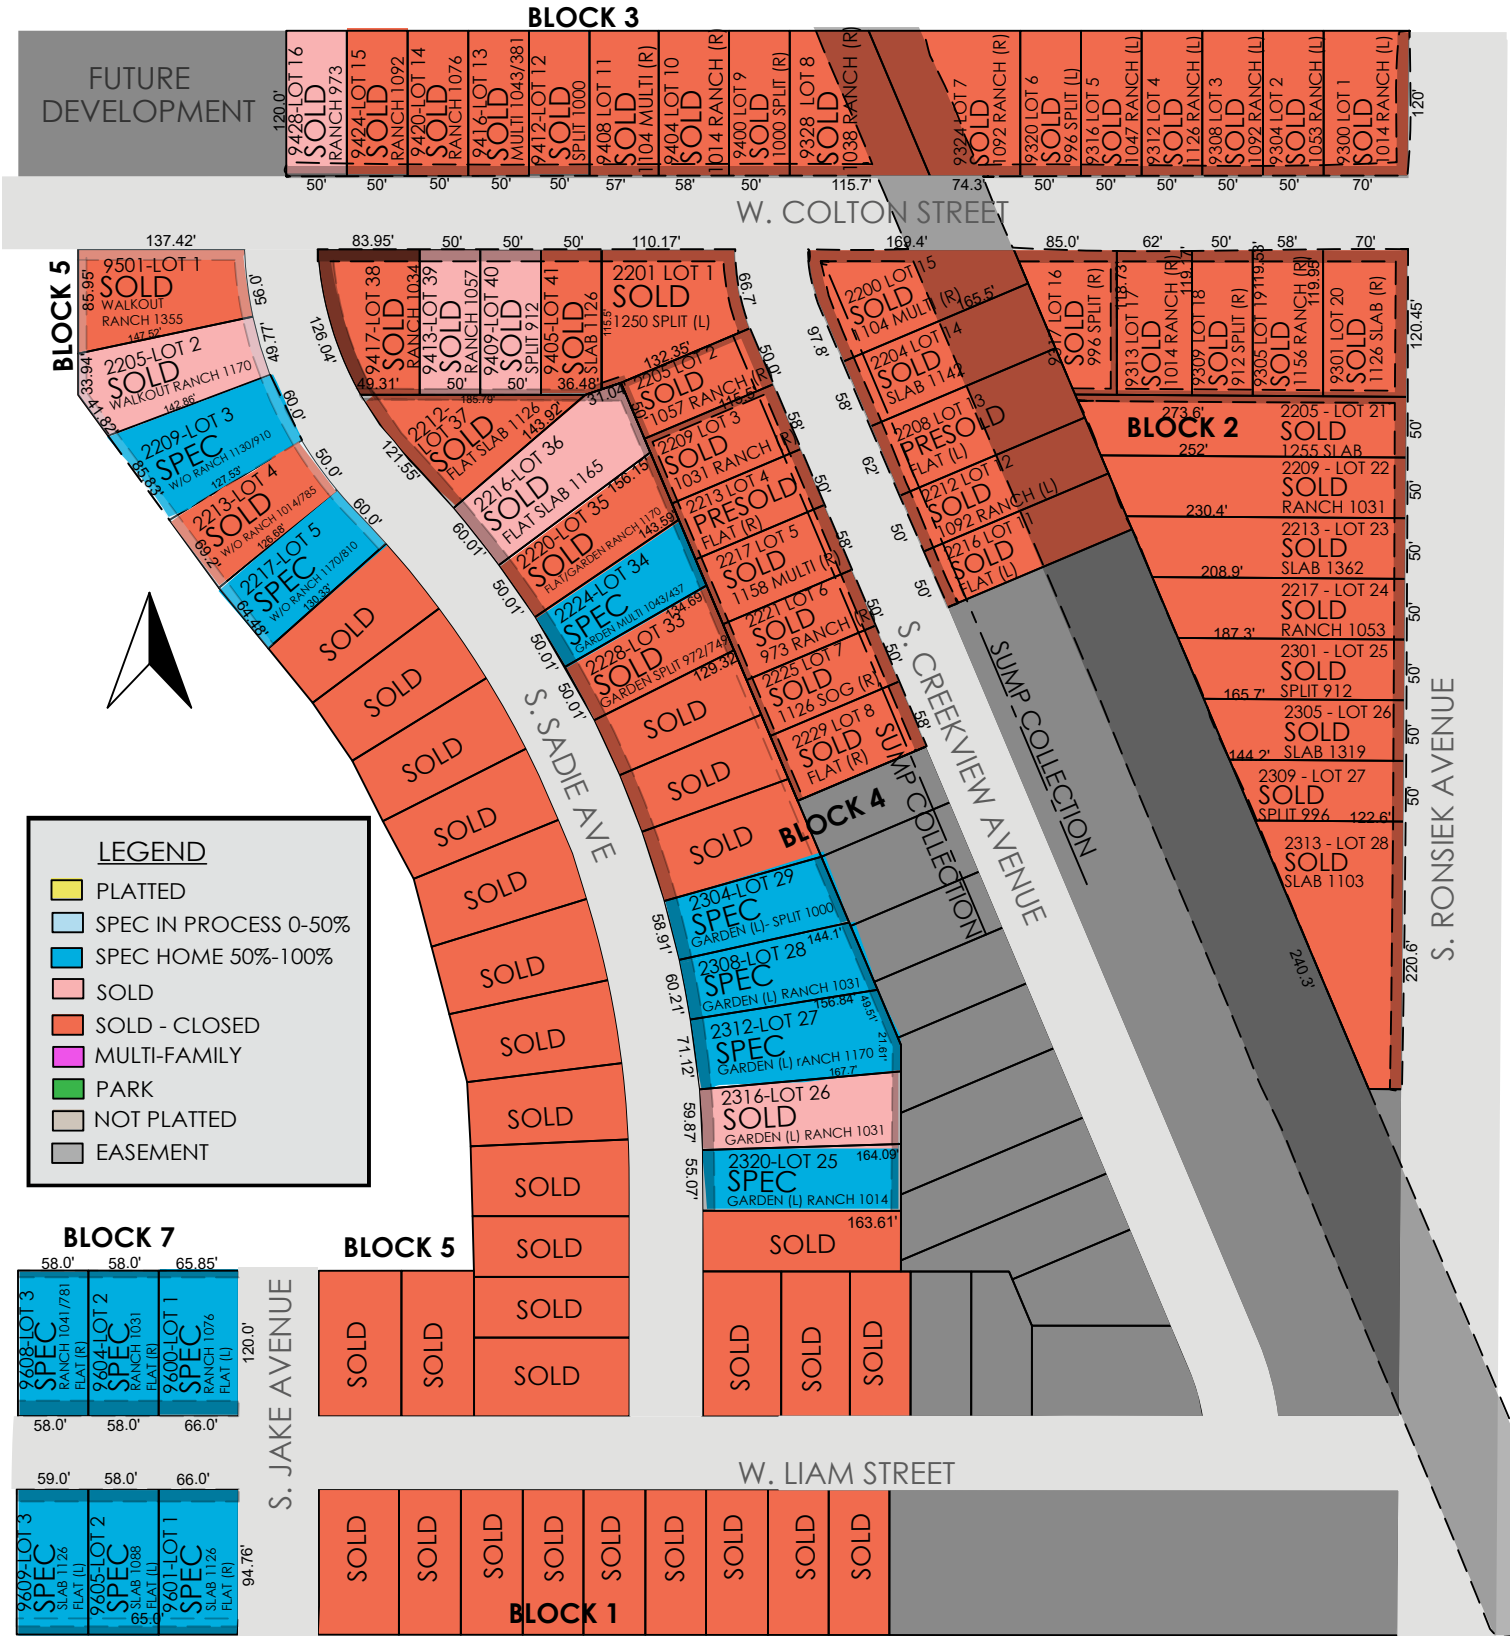

Sunset Creek

Sioux Falls, SD 57106

PRICES ARE SUBJECT TO CHANGE WITHOUT NOTICE
5' SETBACKS

DIMENSIONS ARE FOR MARKETING PURPOSES ONLY

PLAT UPDATED: 4/1/2024