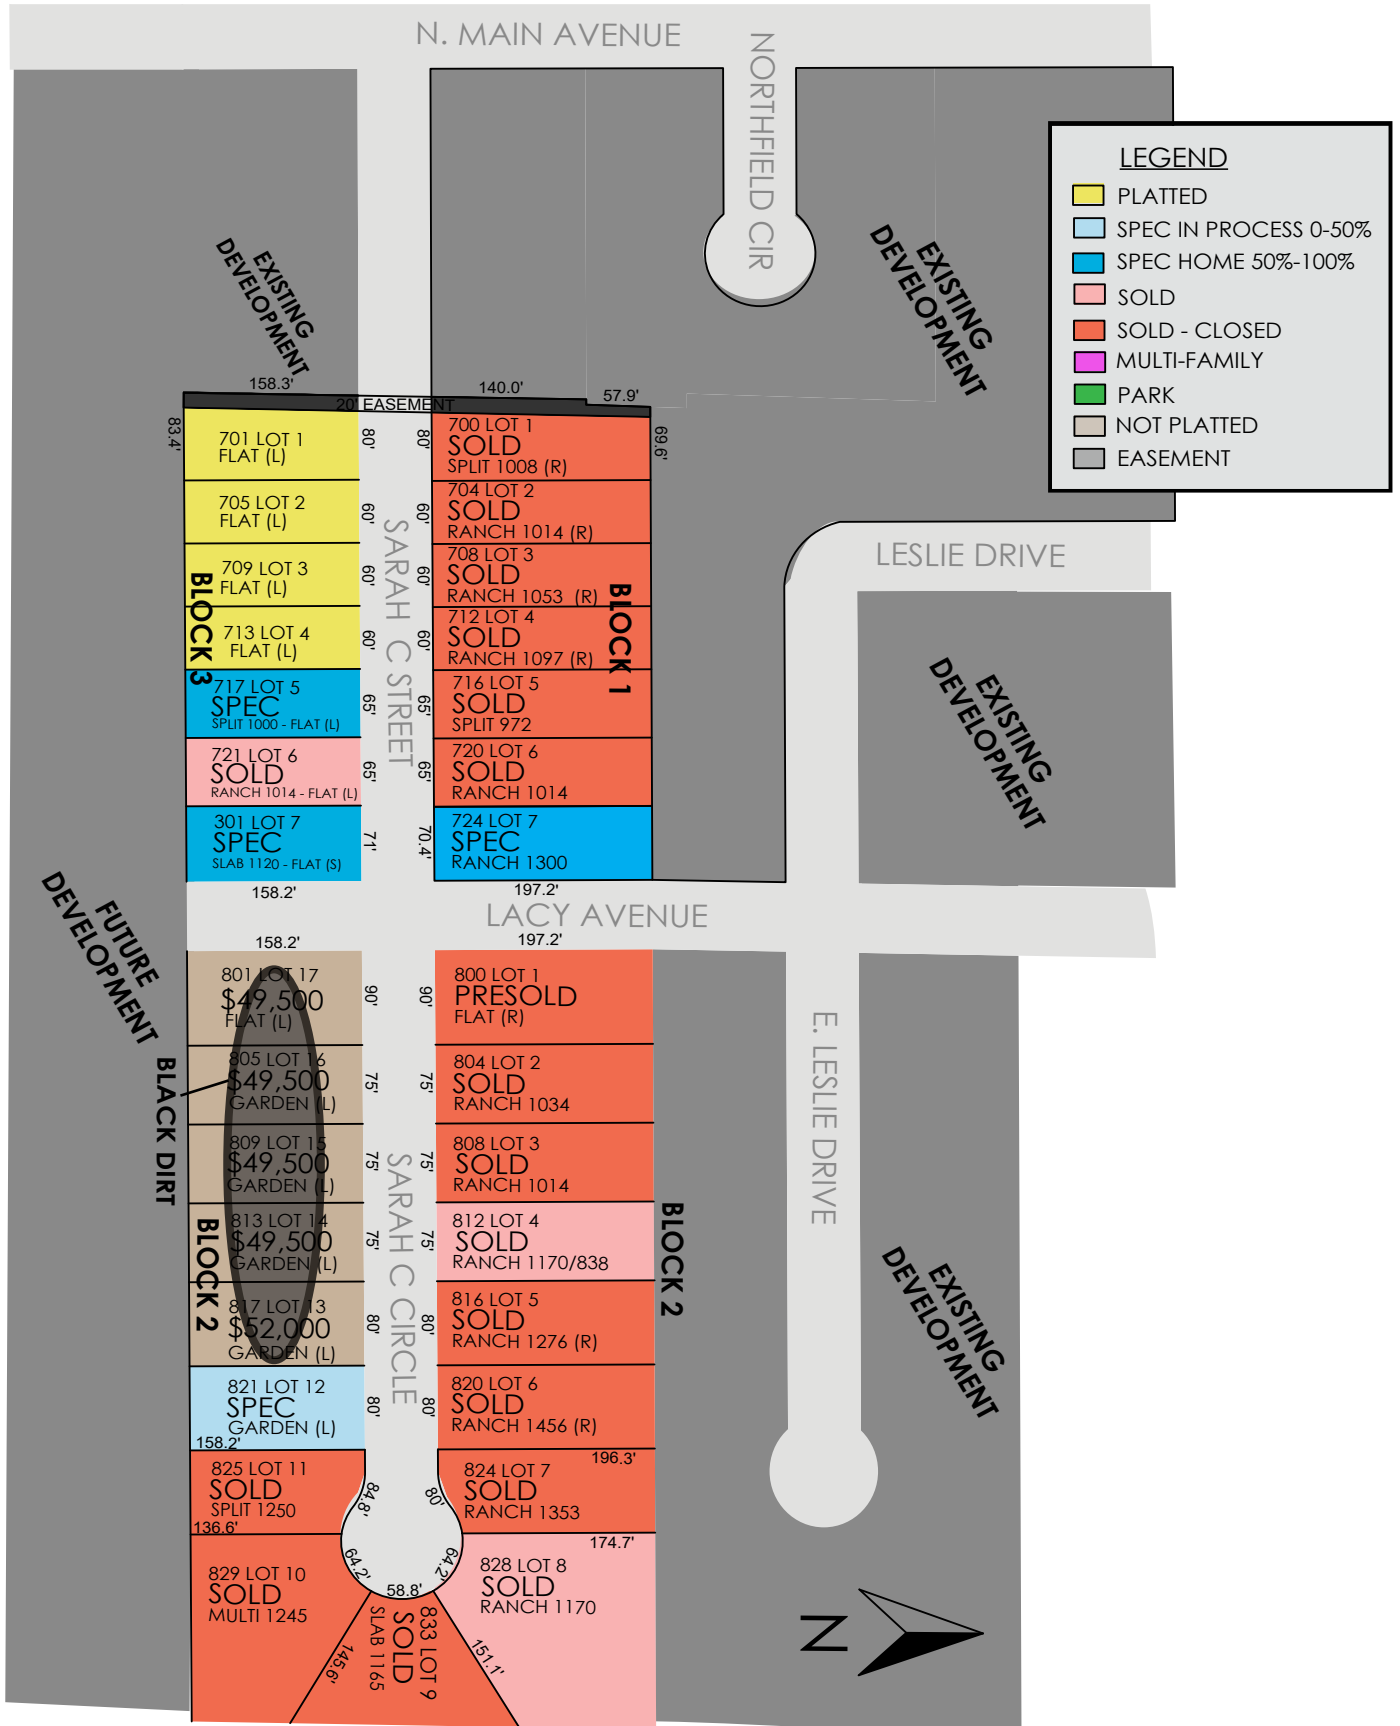

Valley View

Garretson, SD 57030

PRICES ARE SUBJECT TO CHANGE WITHOUT NOTICE
7' SETBACKS
25' FRONT & REAR SETBACKS

DIMENSIONS ARE FOR MARKETING PURPOSES ONLY

PLAT UPDATED: 4/15/2024