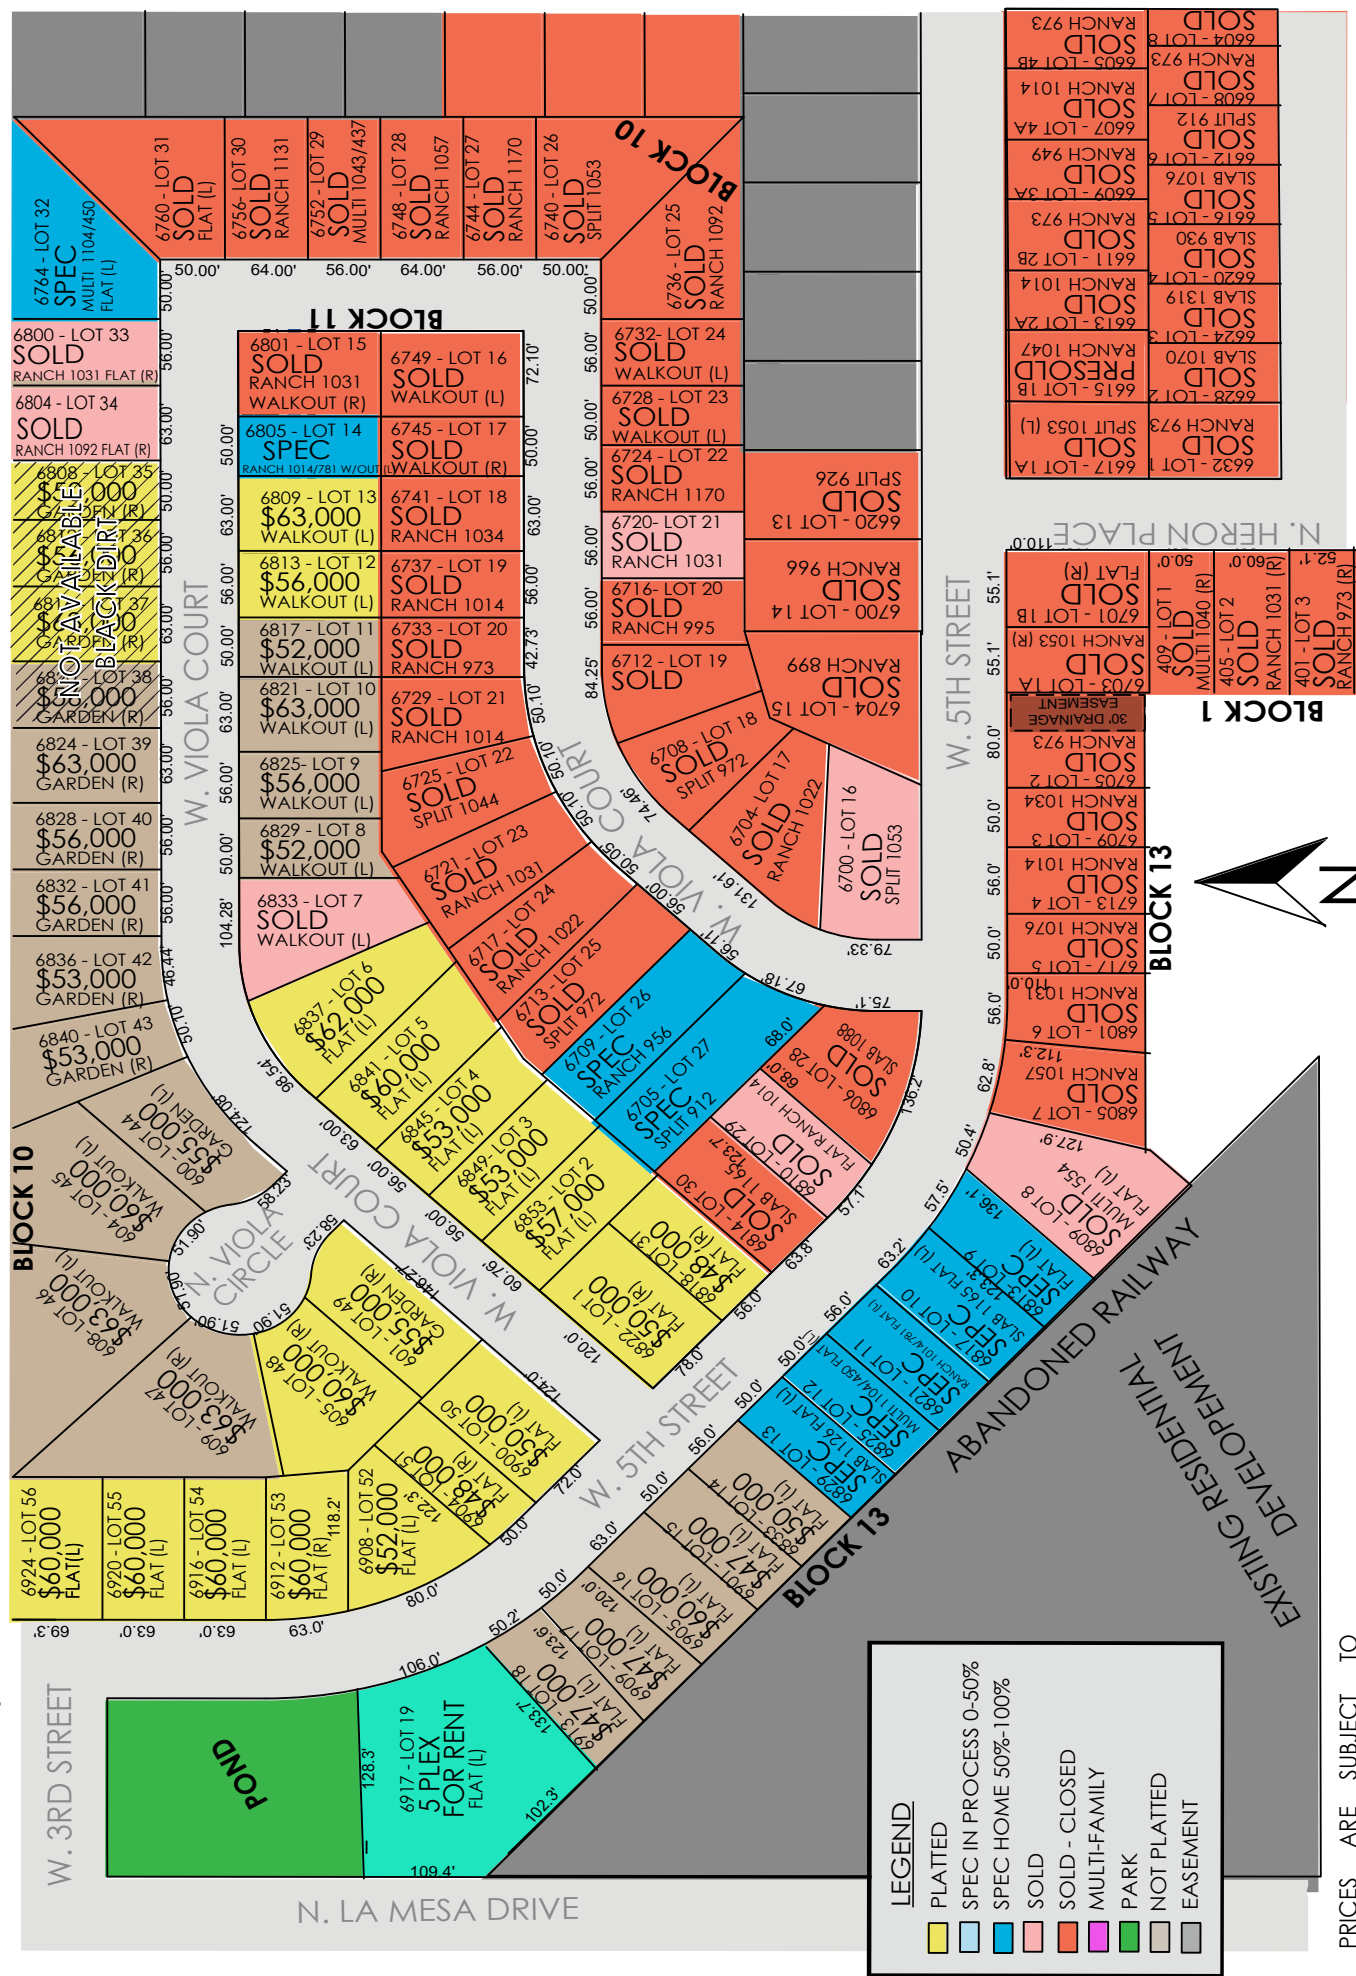

Meadow Ridge

Sioux Falls, SD 57107

LEGEND

- PLATTED
- SPEC IN PROCESS 0-50%
- SPEC HOME 50%-100%
- SOLD
- SOLD - CLOSED
- MULTI-FAMILY
- PARK
- NOT PLATTED
- EASEMENT

PRICES ARE SUBJECT TO CHANGE WITHOUT NOTICE
5 SETBACKS

PLAT UPDATED: 5/1/2024