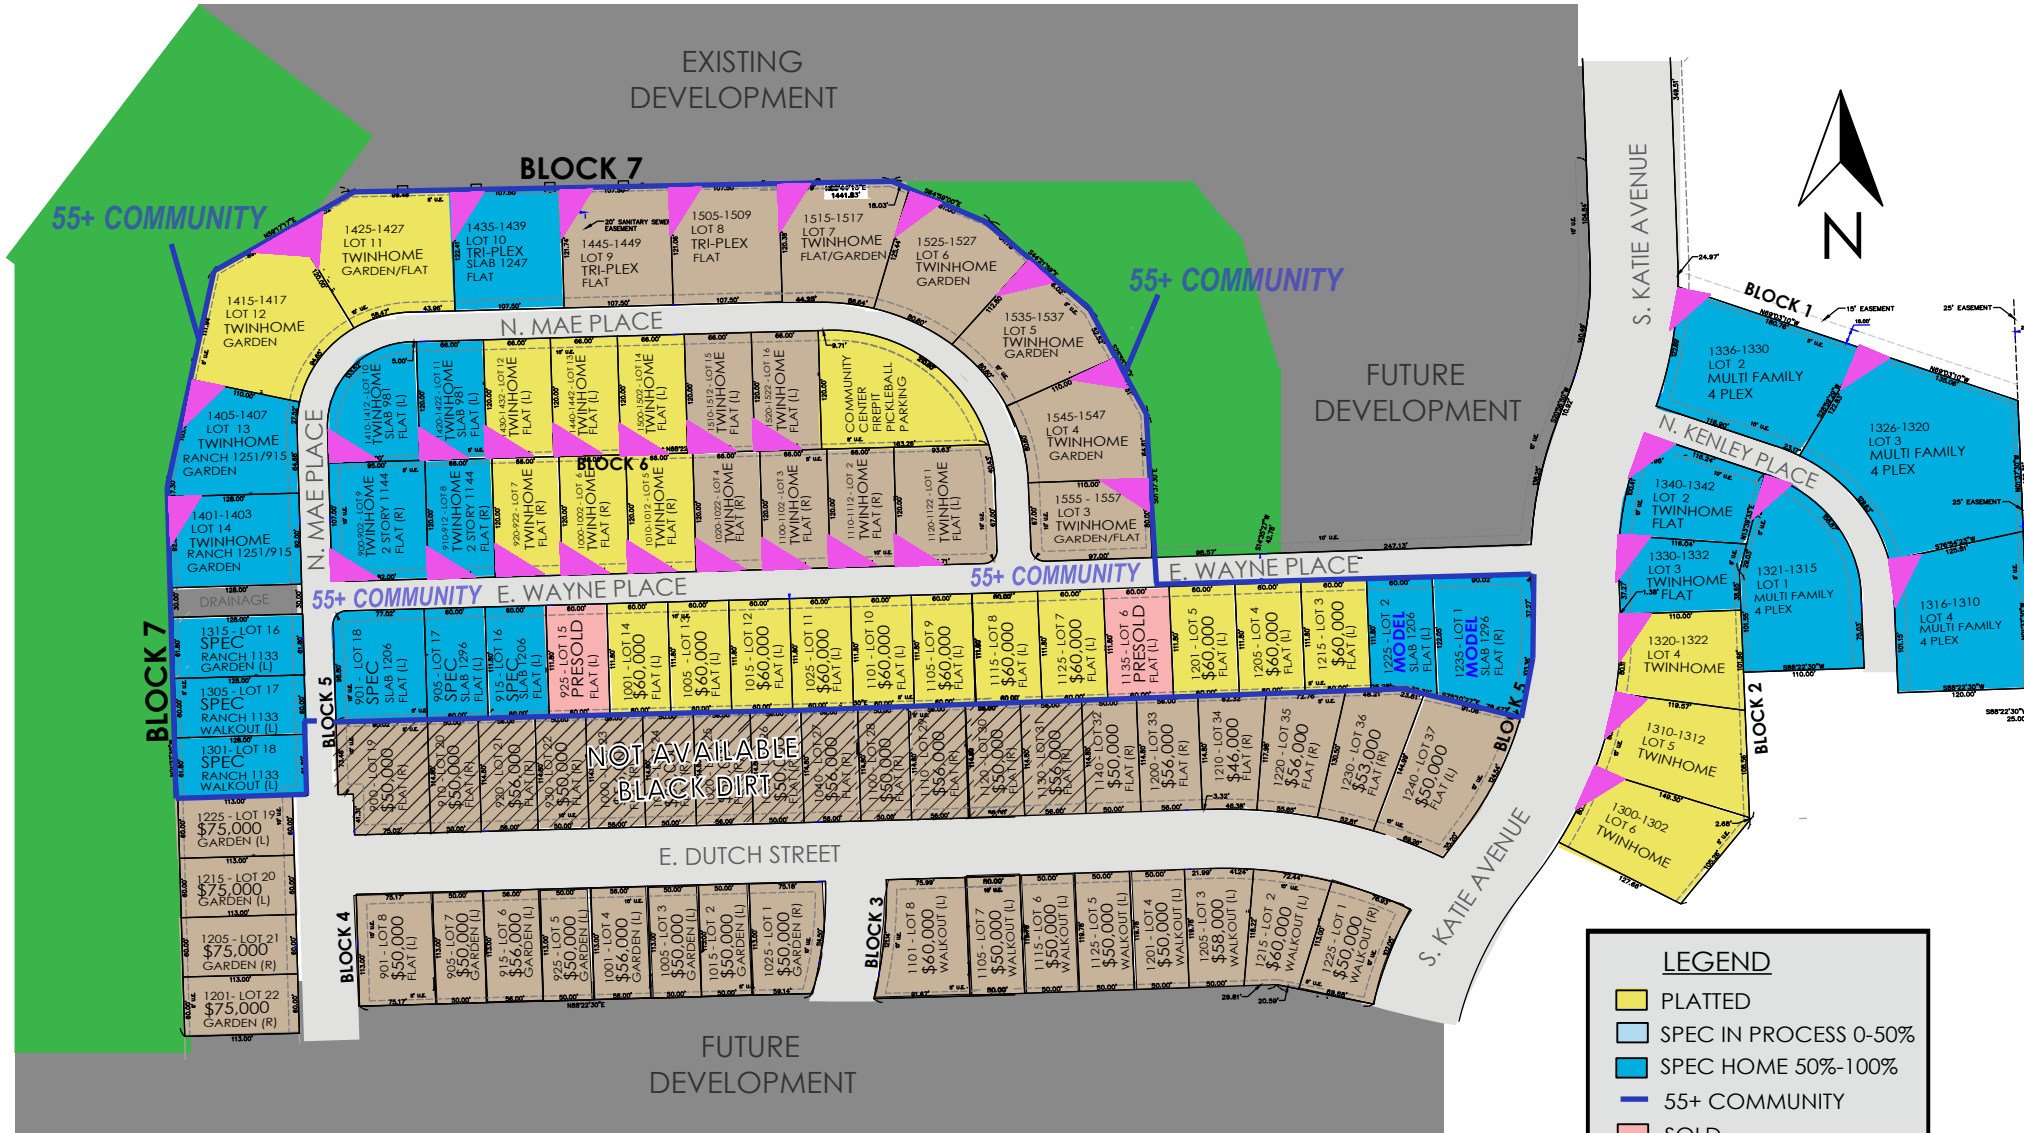

Serenity Estates - Phase 1

Tea, SD 57064
55+ Community

PRICES ARE SUBJECT TO
CHANGE WITHOUT NOTICE
5' SETBACKS

DIMENSIONS ARE FOR
MARKETING PURPOSES ONLY

PLAT UPDATED: 5/3/2024