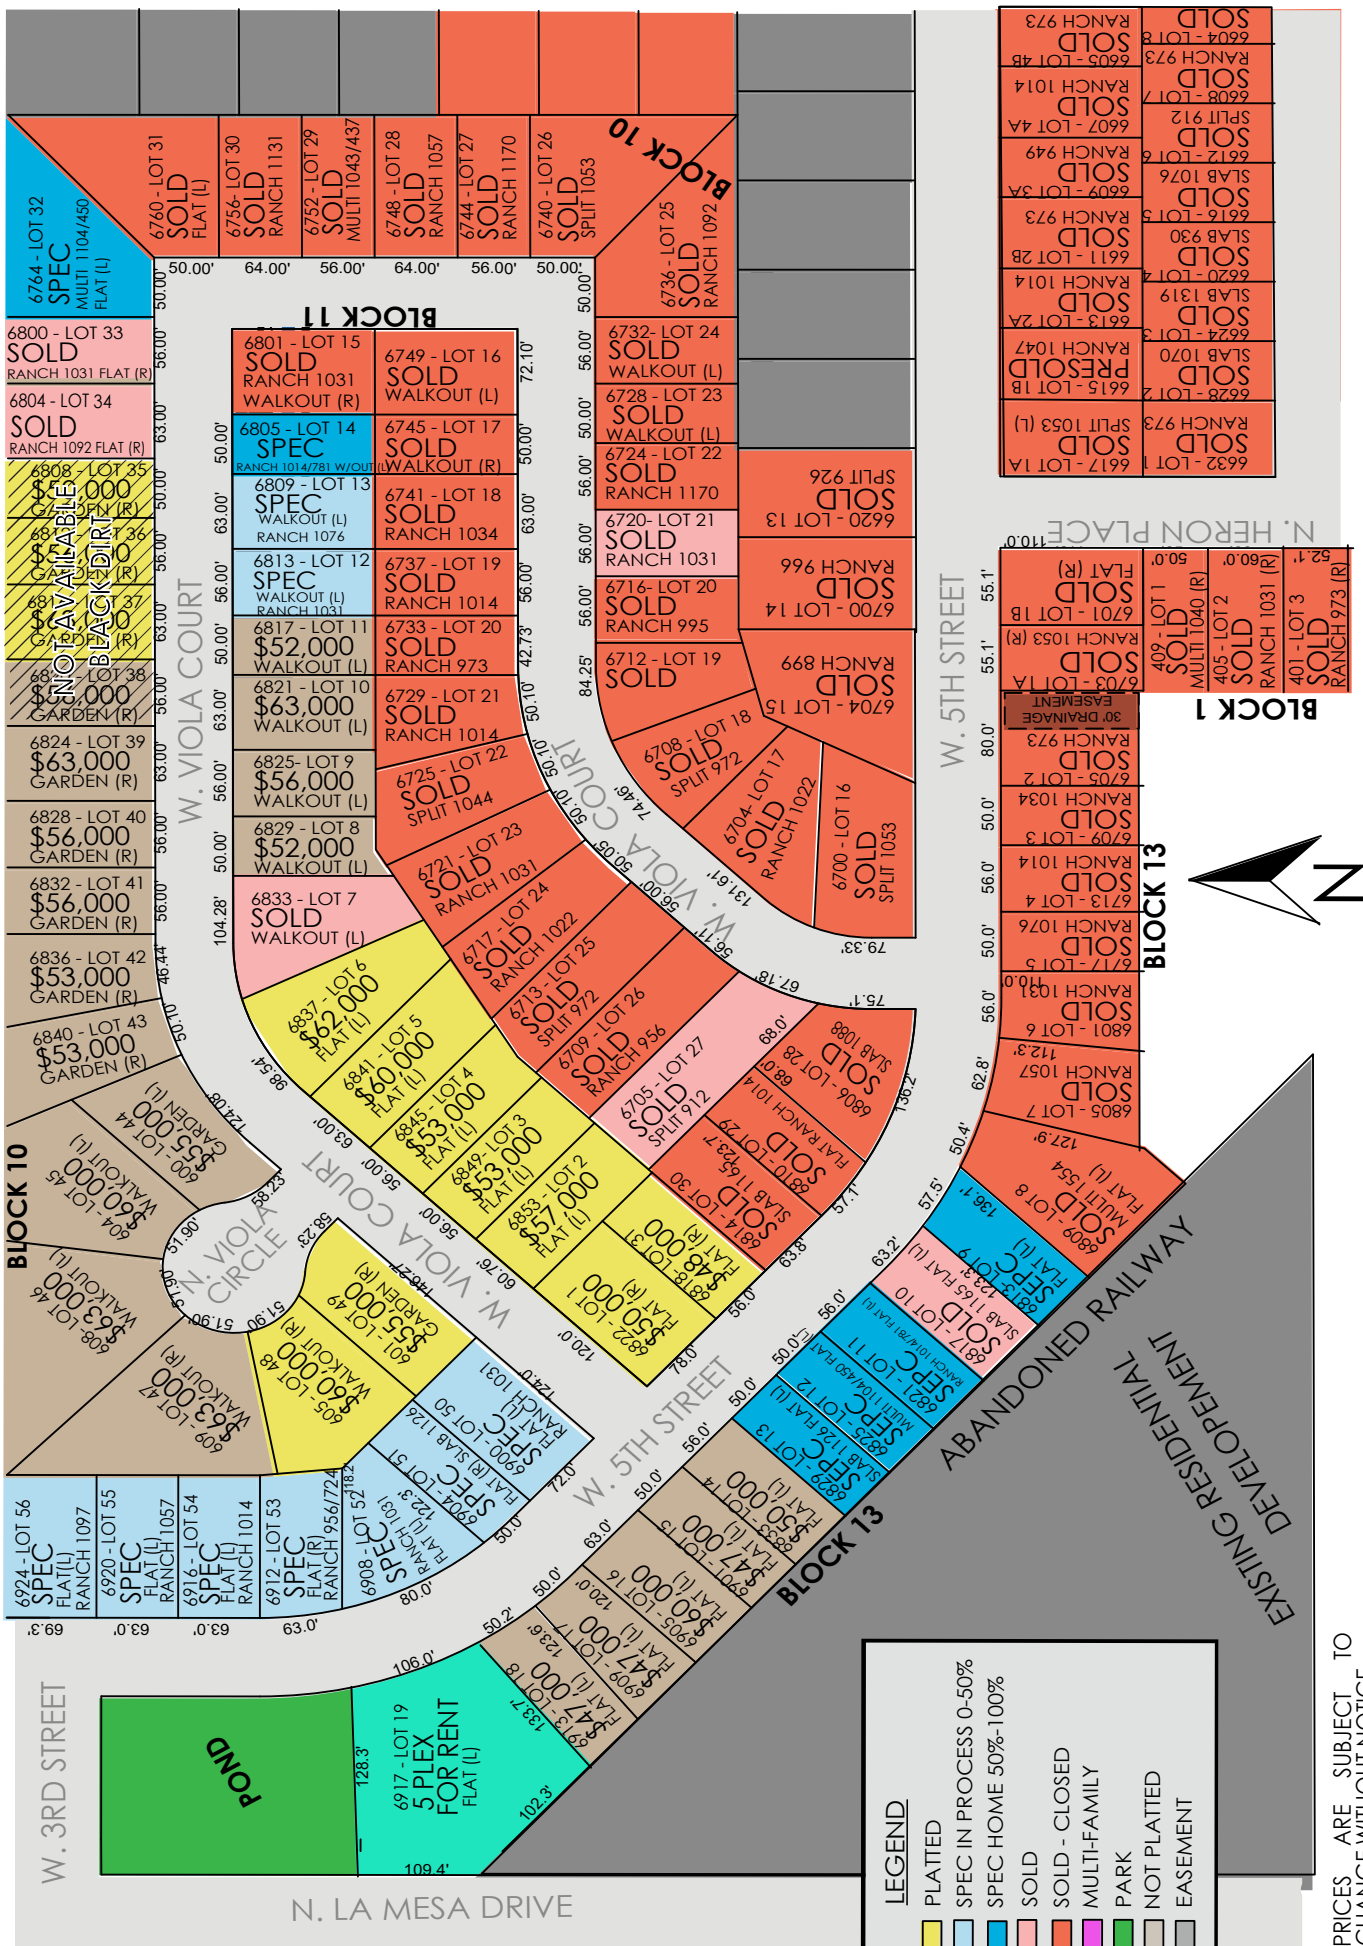

Meadow Ridge

Sioux Falls, SD 57107

PLAT UPDATED: 6/27/2024

PRICES ARE SUBJECT TO CHANGE WITHOUT NOTICE
5 SETBACKS