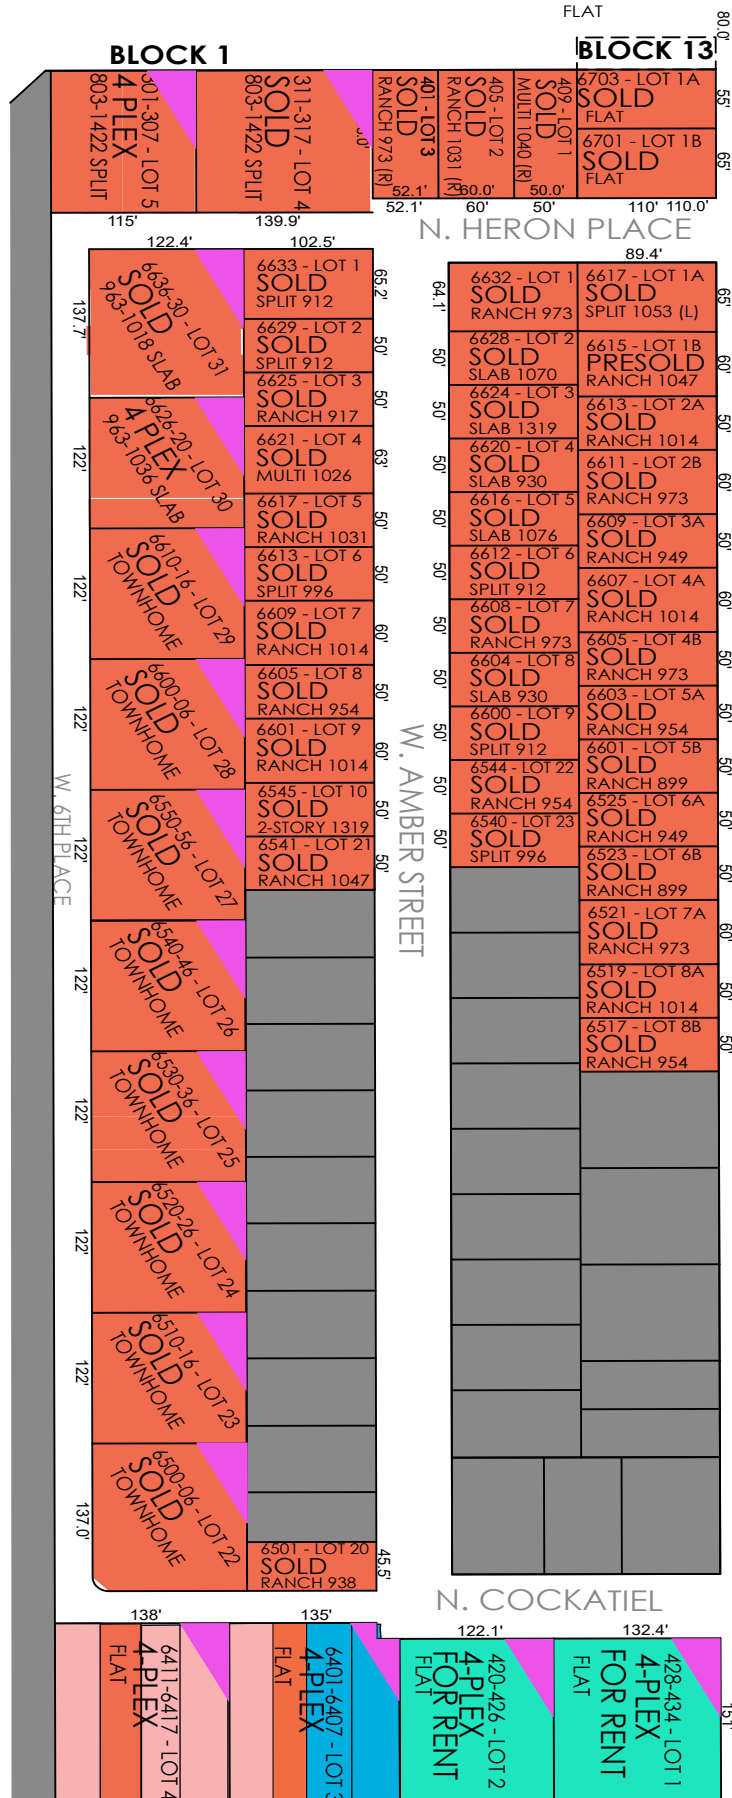

Hayward Meadows

Sioux Falls, SD 57107

LEGEND

- PLATTED
- SPEC IN PROCESS 0-50%
- SPEC HOME 50%-100%
- SOLD
- SOLD - CLOSED
- MULTI-FAMILY
- PARK
- NOT PLATTED
- EASEMENT

PRICES ARE SUBJECT TO CHANGE WITHOUT NOTICE
5' SETBACKS

DIMENSIONS ARE FOR MARKETING PURPOSES ONLY

PLAT UPDATED: 7/1/2024