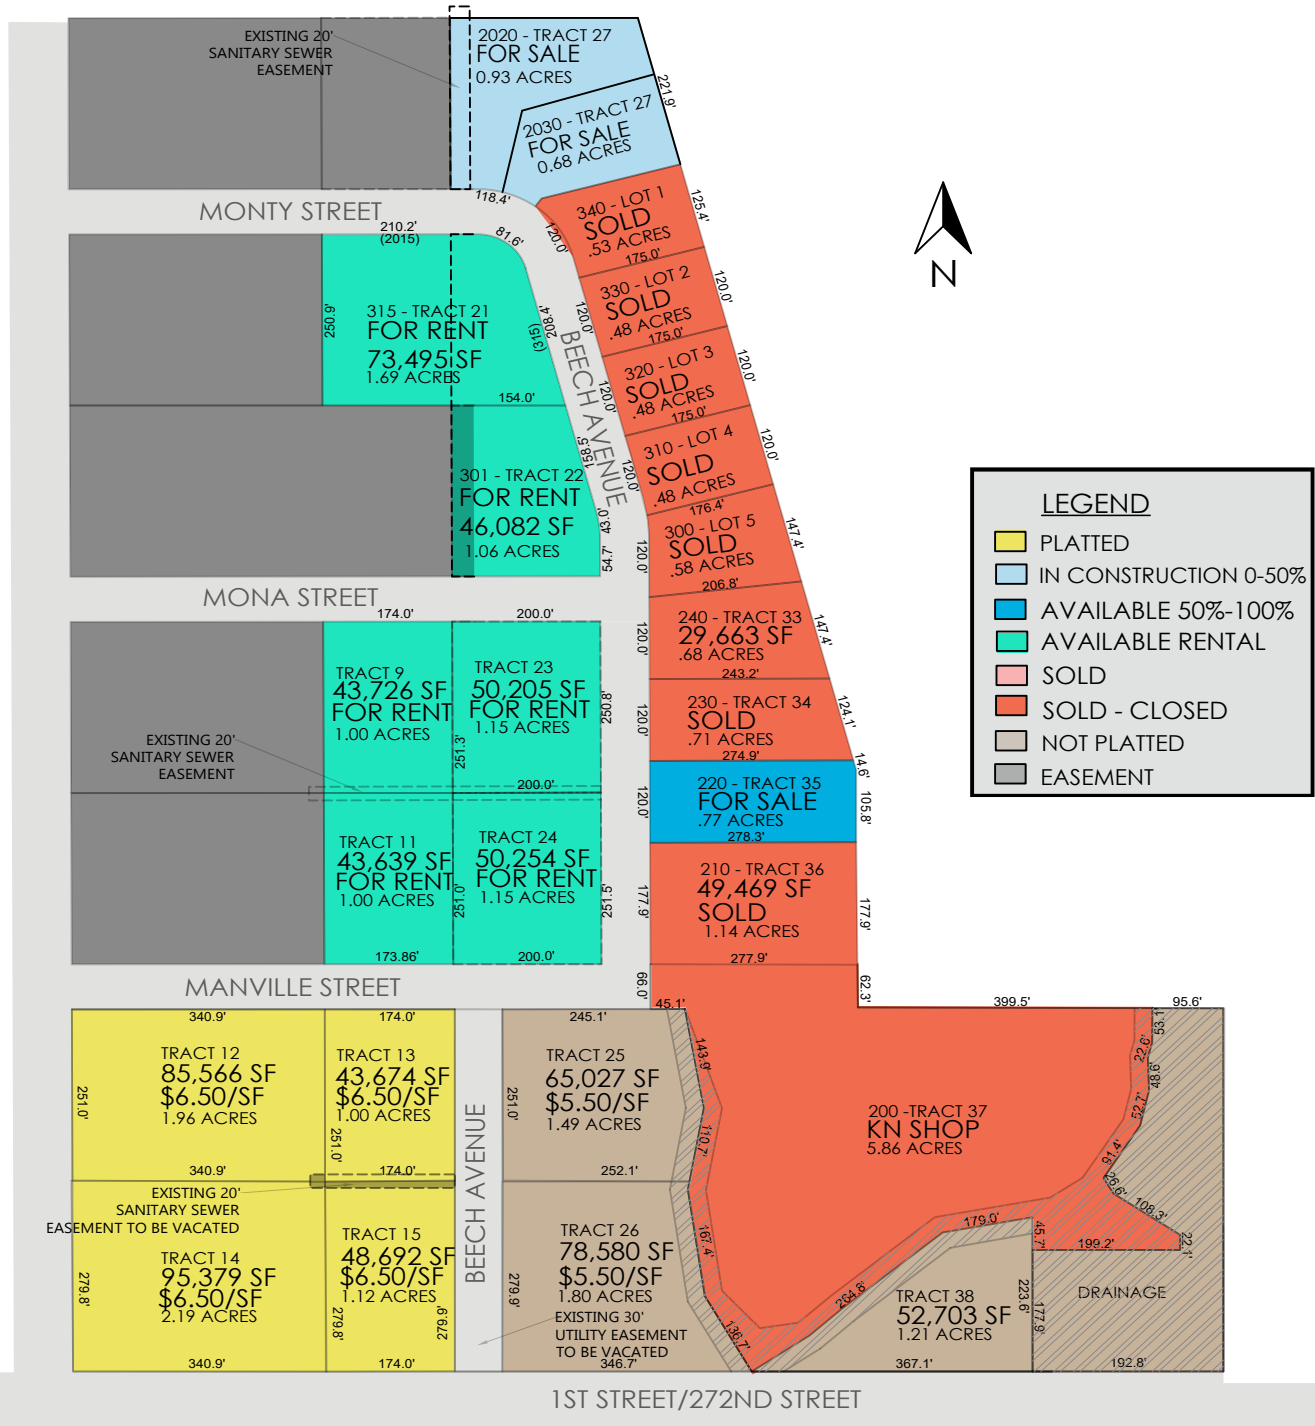

Landmark Industrial Park

Tea, SD 57064

PRICES ARE SUBJECT TO CHANGE WITHOUT NOTICE

DIMENSIONS ARE FOR MARKETING PURPOSES ONLY

PLAT UPDATED: 11/1/2024